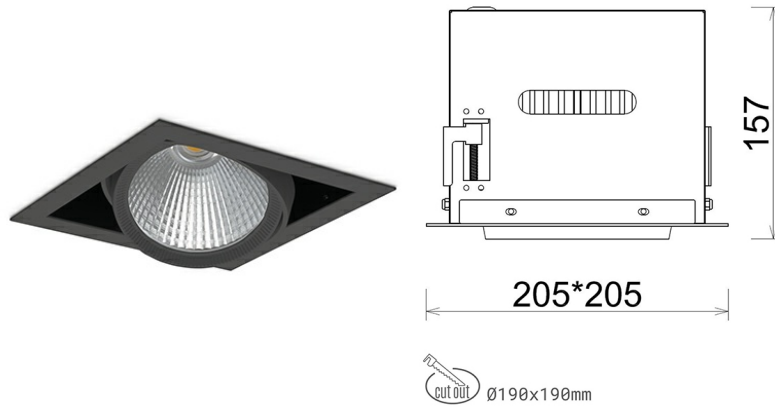

## DOWNLIGHT CYGNUS Z1 830 27W 60° BLACK | ON/OFF

Article number: N214-K0002-RF830-H8-H60-ZC02\_700-S6-###

LED	COB
Light colour	3000 [K]
CRI	80
Led chip flux	3811 [lm]
Luminous flux	3048 [lm]
System power	27 [W]
Luminaire Efficiency	113 [lm/W]
Beam angle	60°
Controller	ON/OFF
MacAdam	3 SDCM

### Downlight LED

LED downlight for drop ceiling installation. Aluminium housing. Available in white and black. Any RAL palette colour available on enquiry. Housing enables adjustment in two axis planes. Glass cover included. Reflector beams available: 15°, 30°, 45° and 60°. Maximum power is 37W

### LUMINAIRE

Weight	2,05 [kg]
Protection rating IP , IK , class	IP 20, IK 3,
Luminaire colour	BLACK
Cover	Glass
Operating voltage	220-240V 50-60Hz

Note: All data are typical values. Tolerance of measurements +/-10% System features may change with product improvements due to technical advances.