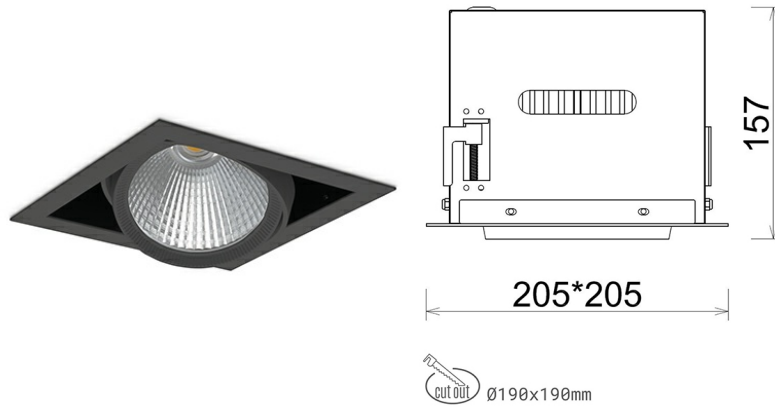

DOWNLIGHT CYGNUS Z1 830 27W 60° BLACK | ON/OFF

Article number: N214-K0002-RF830-H8-H60-ZC02_700-S6-###

LED	COB
Light colour	3000 [K]
CRI	80
Led chip flux	3811 [lm]
Luminous flux	3048 [lm]
System power	27 [W]
Luminaire Efficiency	113 [lm/W]
Beam angle	60°
Controller	ON/OFF
MacAdam	3 SDCM

Downlight LED

LED downlight for drop ceiling installation. Aluminium housing. Available in white and black. Any RAL palette colour available on enquiry. Housing enables adjustment in two axis planes. Glass cover included. Reflector beams available: 15°, 30°, 45° and 60°. Maximum power is 37W

LUMINAIRE

Weight	2,05 [kg]
Protection rating IP , IK , class	IP 20, IK 3,
Luminaire colour	BLACK
Cover	Glass
Operating voltage	220-240V 50-60Hz

Note: All data are typical values. Tolerance of measurements +/-10% System features may change with product improvements due to technical advances.