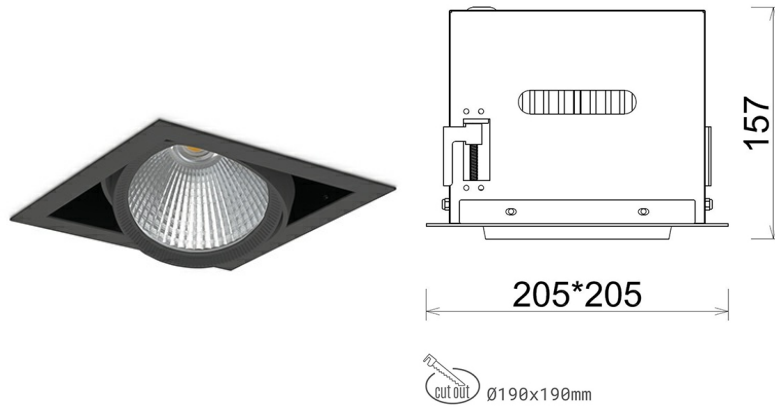

DOWNLIGHT CYGNUS Z1 830 21W 60° BLACK | ON/OFF

Article number: N214-K0002-RF830-H8-H60-ZC02_550-S6-###

LED	COB
Light colour	3000 [K]
CRI	80
Led chip flux	2994 [lm]
Luminous flux	2395 [lm]
System power	21 [W]
Luminaire Efficiency	114 [lm/W]
Beam angle	60°
Controller	ON/OFF
MacAdam	3 SDCM

Downlight LED

LED downlight for drop ceiling installation. Aluminium housing. Available in white and black. Any RAL palette colour available on enquiry. Housing enables adjustment in two axis planes. Glass cover included. Reflector beams available: 15°, 30°, 45° and 60°. Maximum power is 37W

LUMINAIRE

Weight	2,05 [kg]
Protection rating IP , IK , class	IP 20, IK 3,
Luminaire colour	BLACK
Cover	Glass
Operating voltage	220-240V 50-60Hz

Note: All data are typical values. Tolerance of measurements +/-10% System features may change with product improvements due to technical advances.