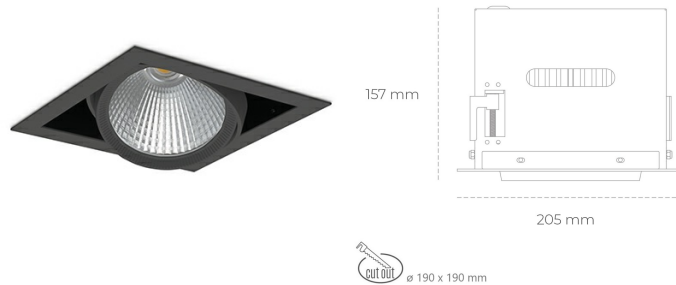

DOWNLIGHT CYGNUS Z1 830 14W 60° BLACK | ON/OFF

Article number: N214-K0002-RF830-H8-H60-ZC01_350-S6-###

LED	COB
Light colour	3000 [K]
CRI	80
Led chip flux	1905 [lm]
Luminous flux	1524 [lm]
System power	14 [W]
Luminaire Efficiency	109 [lm/W]
Beam angle	60°
Controller	ON/OFF
MacAdam	3 SDCM

Downlight LED

LED downlight for drop ceiling installation. Aluminium housing. Available in white and black. Any RAL palette colour available on enquiry. Housing enables adjustment in two axis planes. Glass cover included. Reflector beams available: 15°, 30°, 45° and 60°. Maximum power is 37W

LUMINAIRE

Weight	2.05 [kg]
Protection rating IP , IK , class	IP 20, IK 3,
Luminaire colour	BLACK
Cover	Glass
Operating voltage	220-240V 50-60Hz

Note: All data are typical values. Tolerance of measurements +/-10%
System features may change with product improvements due to technical advances.