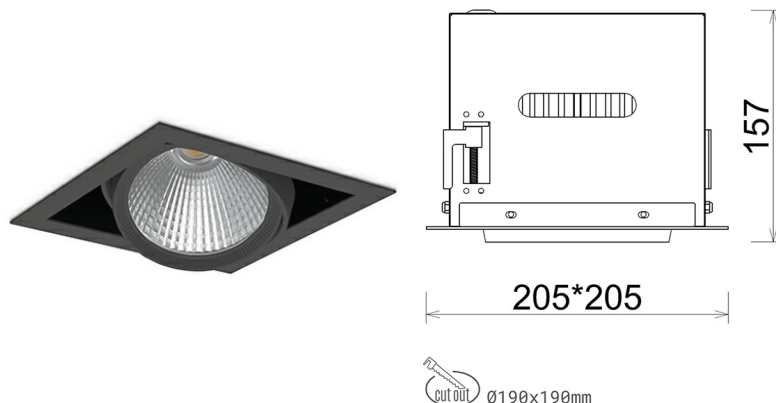

DOWNLIGHT CYGNUS Z1 830 35W 30° BLACK | ON/OFF

LED	COB
Light colour	3000 [K] |
CRI	80
Led chip flux	4900 [lm]
Luminous flux	3920 [lm]
System power	35 [W]
Luminaire Efficiency	112 [lm/W]
Beam angle	30°
Controller	ON/OFF
MacAdam	3 SDCM

Downlight LED

LED downlight for drop ceiling installation. Aluminium housing. Available in white and black. Any RAL palette colour available on enquiry. Housing enables adjustment in two axis planes. Glass cover included. Reflector beams available: 15°, 30°, 45° and 60°. Maximum power is 37W

LUMINAIRE

Weight	2,05 [kg]
Protection rating IP , IK , class	IP 20, IK 3,
Luminaire colour	BLACK
Cover	Glass
Operating voltage	220-240V 50-60Hz

Note: All data are typical values. Tolerance of measurements +/-10% System features may change with product improvements due to technical advances.

OPTIONS

RAL colours on inquiry, honeycomb louver on inquiry , Casambi on inquiry, DALI on inquiry, Phase-cut dimming on inquiry.

Generated: 16.07.2024

+48 32 388 80 00

www.cora.pl
cora@cora.pl

Street: Ignatza Hakuby 18
41-914 Bytom, Polska