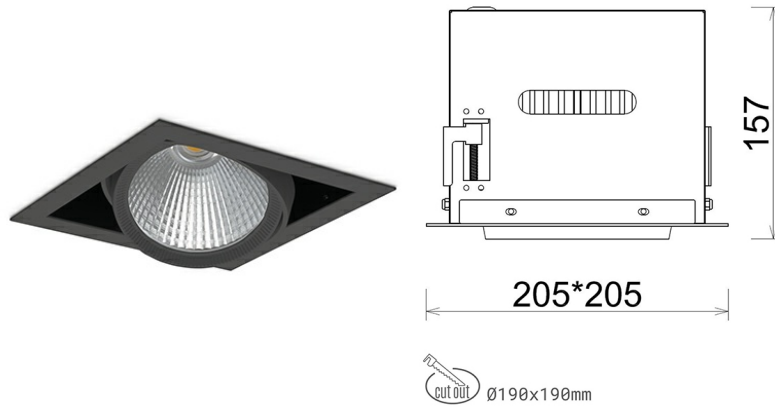

## DOWNLIGHT CYGNUS Z1 827 21W 45° BLACK | ON/OFF

Article number: N214-K0002-RF827-H8-H45-ZC02\_550-S6-###

LED	COB
Light colour	2700 [K]
CRI	80
Led chip flux	2963 [lm]
Luminous flux	2370 [lm]
System power	21 [W]
Luminaire Efficiency	113 [lm/W]
Beam angle	45°
Controller	ON/OFF
MacAdam	3 SDCM

### Downlight LED

LED downlight for drop ceiling installation. Aluminium housing. Available in white and black. Any RAL palette colour available on enquiry. Housing enables adjustment in two axis planes. Glass cover included. Reflector beams available: 15°, 30°, 45° and 60°. Maximum power is 37W

### LUMINAIRE

Weight	2,05 [kg]
Protection rating IP , IK , class	IP 20, IK 3,
Luminaire colour	BLACK
Cover	Glass
Operating voltage	220-240V 50-60Hz

Note: All data are typical values. Tolerance of measurements +/-10% System features may change with product improvements due to technical advances.