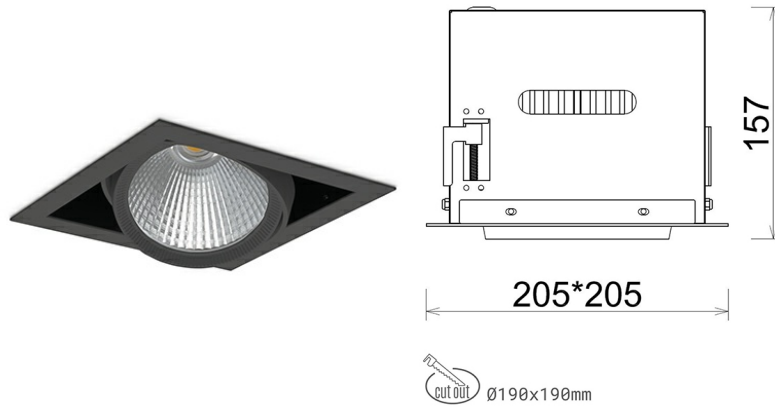

## DOWNLIGHT CYGNUS Z1 827 25W 15° BLACK | ON/OFF

Article number: N214-K0002-RF827-H8-H15-ZC02\_650-S6-###

LED	COB
Light colour	2700 [K]
CRI	80
Led chip flux	3502 [lm]
Luminous flux	2801 [lm]
System power	25 [W]
Luminaire Efficiency	112 [lm/W]
Beam angle	15°
Controller	ON/OFF
MacAdam	3 SDCM

### Downlight LED

LED downlight for drop ceiling installation. Aluminium housing. Available in white and black. Any RAL palette colour available on enquiry. Housing enables adjustment in two axis planes. Glass cover included. Reflector beams available: 15°, 30°, 45° and 60°. Maximum power is 37W

### LUMINAIRE

Weight	2,05 [kg]
Protection rating IP , IK , class	IP 20, IK 3,
Luminaire colour	BLACK
Cover	Glass
Operating voltage	220-240V 50-60Hz

Note: All data are typical values. Tolerance of measurements +/-10% System features may change with product improvements due to technical advances.