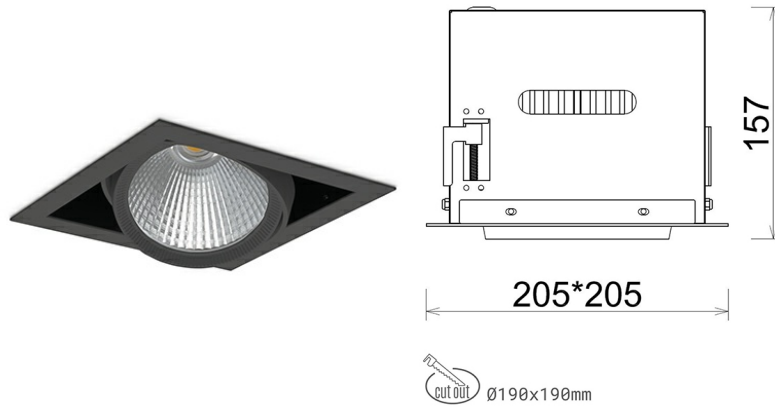

DOWNLIGHT CYGNUS Z1 827 21W 15° BLACK | ON/OFF

Article number: N214-K0002-RF827-H8-H15-ZC02_550-S6-###

LED	COB
Light colour	2700 [K]
CRI	80
Led chip flux	2963 [lm]
Luminous flux	2370 [lm]
System power	21 [W]
Luminaire Efficiency	113 [lm/W]
Beam angle	15°
Controller	ON/OFF
MacAdam	3 SDCM

Downlight LED

LED downlight for drop ceiling installation. Aluminium housing. Available in white and black. Any RAL palette colour available on enquiry. Housing enables adjustment in two axis planes. Glass cover included. Reflector beams available: 15°, 30°, 45° and 60°. Maximum power is 37W

LUMINAIRE

Weight	2,05 [kg]
Protection rating IP , IK , class	IP 20, IK 3,
Luminaire colour	BLACK
Cover	Glass
Operating voltage	220-240V 50-60Hz

Note: All data are typical values. Tolerance of measurements +/-10% System features may change with product improvements due to technical advances.