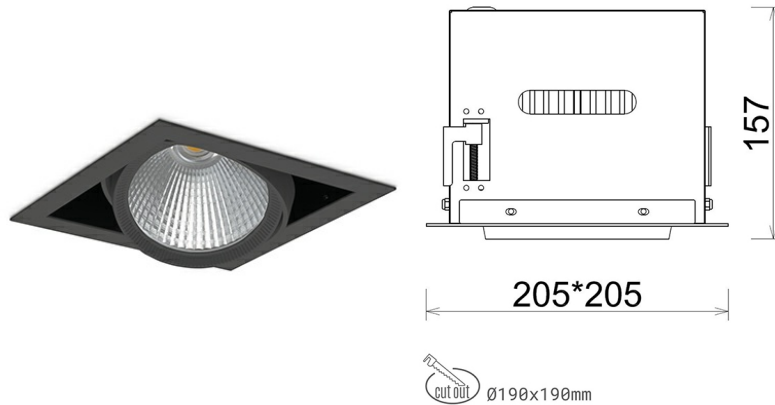

DOWNLIGHT CYGNUS Z1 940 27W 45° BLACK PREMIUM WHITE ON/OFF

Article number: N214-K0002-PW940-HA-H45-ZC02_700-S6-###

LED	COB
Light colour	4000 [K] PREMIUM WHITE
CRI	90
Led chip flux	3634 [lm]
Luminous flux	2907 [lm]
System power	27 [W]
Luminaire Efficiency	108 [lm/W]
Beam angle	45°
Controller	ON/OFF
MacAdam	3 SDCM

Downlight LED

LED downlight for drop ceiling installation. Aluminium housing. Available in white and black. Any RAL palette colour available on enquiry. Housing enables adjustment in two axis planes. Glass cover included. Reflector beams available: 15°, 30°, 45° and 60°. Maximum power is 37W

LUMINAIRE

Weight	2,05 [kg]
Protection rating IP , IK , class	IP 20, IK 3,
Luminaire colour	BLACK
Cover	Glass
Operating voltage	220-240V 50-60Hz

Note: All data are typical values. Tolerance of measurements +/-10% System features may change with product improvements due to technical advances.