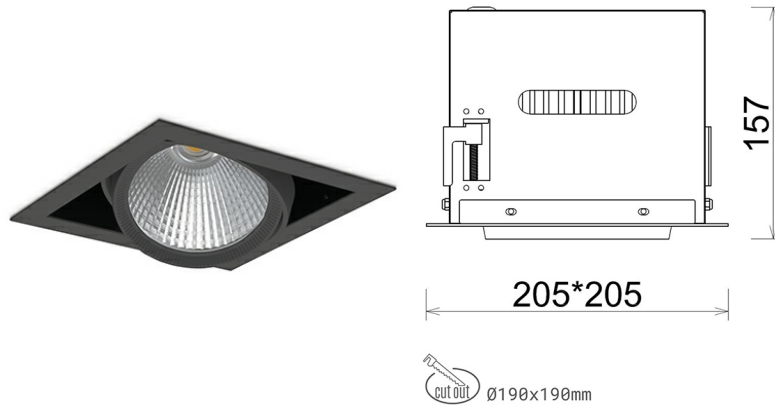

DOWNLIGHT CYGNUS Z1 940 21W 45° BLACK PREMIUM WHITE ON/OFF

Article number: N214-K0002-PW940-HA-H45-ZC02_550-S6-###

LED	COB
Light colour	4000 [K] PREMIUM WHITE
CRI	90
Led chip flux	2912 [lm]
Luminous flux	2329 [lm]
System power	21 [W]
Luminaire Efficiency	111 [lm/W]
Beam angle	45°
Controller	ON/OFF
MacAdam	3 SDCM

Downlight LED

LED downlight for drop ceiling installation. Aluminium housing. Available in white and black. Any RAL palette colour available on enquiry. Housing enables adjustment in two axis planes. Glass cover included. Reflector beams available: 15°, 30°, 45° and 60°. Maximum power is 37W

LUMINAIRE

Weight	2,05 [kg]
Protection rating IP , IK , class	IP 20, IK 3,
Luminaire colour	BLACK
Cover	Glass
Operating voltage	220-240V 50-60Hz

Note: All data are typical values. Tolerance of measurements +/-10% System features may change with product improvements due to technical advances.