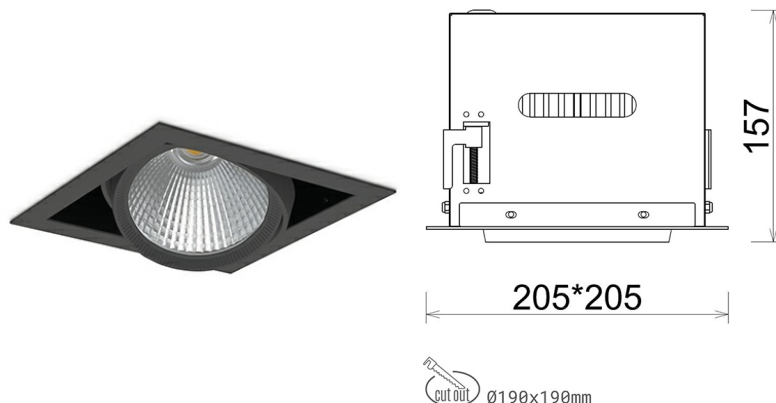

DOWNLIGHT CYGNUS Z1 940 37W 15° BLACK PREMIUM WHITE ON/OFF

LED	COB
Light colour	4000 [K] PREMIUM WHITE
CRI	90
Led chip flux	4764 [lm]
Luminous flux	3811 [lm]
System power	37 [W]
Luminaire Efficiency	103 [lm/W]
Beam angle	15°
Controller	ON/OFF
MacAdam	3 SDCM

Downlight LED

LED downlight for drop ceiling installation. Aluminium housing. Available in white and black. Any RAL palette colour available on enquiry. Housing enables adjustment in two axis planes. Glass cover included. Reflector beams available: 15°, 30°, 45° and 60°. Maximum power is 37W

LUMINAIRE

Weight	2,05 [kg]
Protection rating IP , IK , class	IP 20, IK 3,
Luminaire colour	BLACK
Cover	Glass
Operating voltage	220-240V 50-60Hz

Note: All data are typical values. Tolerance of measurements +/-10% System features may change with product improvements due to technical advances.

OPTIONS

RAL colours on inquiry, honeycomb louver on inquiry , Casambi on inquiry, DALI on inquiry, Phase-cut dimming on inquiry.

Generated: 26.06.2024

+48 32 388 80 00

www.cora.pl
cora@cora.pl

Street: Ignatza Hakuby 18
41-914 Bytom, Polska