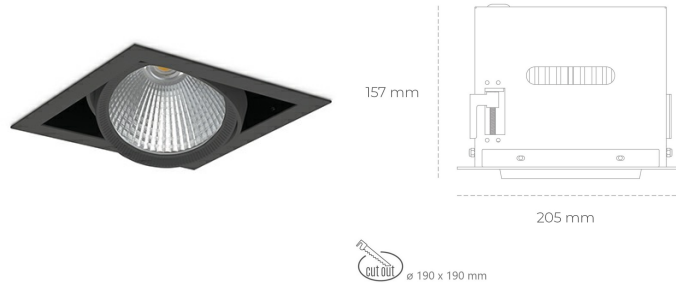

DOWNLIGHT CYGNUS Z1 940 21W 15° BLACK PREMIUM WHITE ON/OFF

Article number: N214-K0002-PW940-HA-H15-ZC02_550-S6-###

LED	COB
Light colour	4000 [K] PREMIUM WHITE
CRI	
Led chip flux	90
Luminous flux	2912 [lm]
System power	2329 [lm]
Luminaire Efficiency	21 [W]
Beam angle	111 [lm/W]
Controller	15°
MacAdam	ON/OFF 3 SDCM

Downlight LED

LED downlight for drop ceiling installation. Aluminium housing. Available in white and black. Any RAL palette colour available on enquiry. Housing enables adjustment in two axis planes. Glass cover included. Reflector beams available: 15°, 30°, 45° and 60°. Maximum power is 37W

LUMINAIRE

Weight	2.05 [kg]
Protection rating IP , IK , class	IP 20, IK 3,
Luminaire colour	BLACK
Cover	Glass
Operating voltage	220-240V 50-60Hz

Note: All data are typical values. Tolerance of measurements +/-10%. System features may change with product improvements due to technical advances.