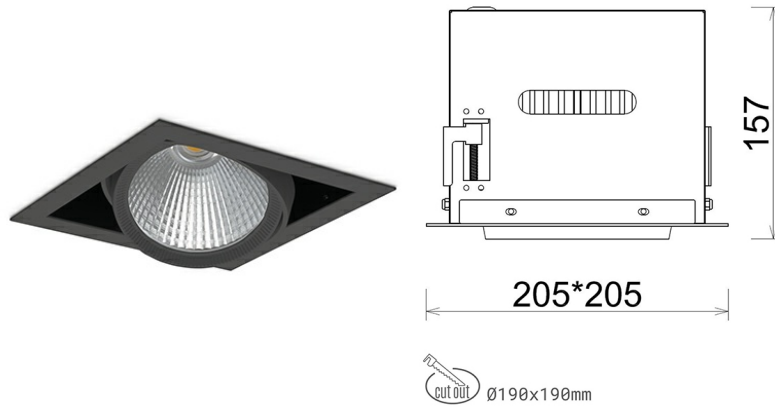

DOWNLIGHT CYGNUS Z1 940 14W 15° BLACK PREMIUM WHITE ON/OFF

Article number: N214-K0002-PW940-HA-H15-ZC01_350-S6-###

LED	COB
Light colour	4000 [K] PREMIUM WHITE
CRI	90
Led chip flux	1887 [lm]
Luminous flux	1509 [lm]
System power	14 [W]
Luminaire Efficiency	108 [lm/W]
Beam angle	15°
Controller	ON/OFF
MacAdam	3 SDCM

Downlight LED

LED downlight for drop ceiling installation. Aluminium housing. Available in white and black. Any RAL palette colour available on enquiry. Housing enables adjustment in two axis planes. Glass cover included. Reflector beams available: 15°, 30°, 45° and 60°. Maximum power is 37W

LUMINAIRE

Weight	2,05 [kg]
Protection rating IP , IK , class	IP 20, IK 3,
Luminaire colour	BLACK
Cover	Glass
Operating voltage	220-240V 50-60Hz

Note: All data are typical values. Tolerance of measurements +/-10% System features may change with product improvements due to technical advances.