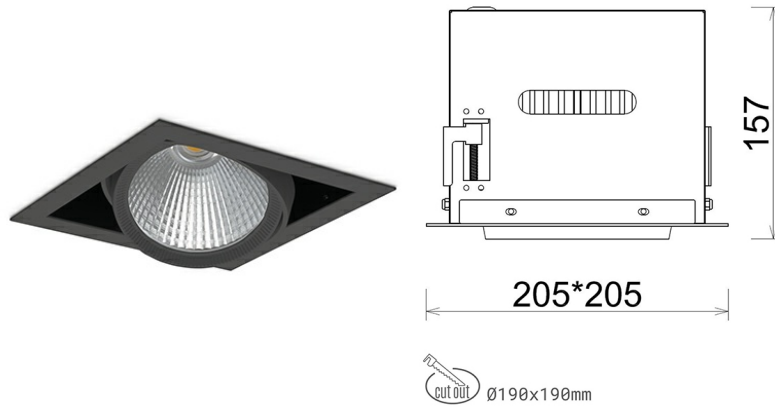

## DOWNLIGHT CYGNUS Z1 940 11W 15° BLACK PREMIUM WHITE ON/OFF

Article number: N214-K0002-PW940-HA-H15-ZC01\_250-S6-###

LED	COB
Light colour	4000 [K] PREMIUM WHITE
CRI	90
Led chip flux	1343 [lm]
Luminous flux	1074 [lm]
System power	11 [W]
Luminaire Efficiency	98 [lm/W]
Beam angle	15°
Controller	ON/OFF
MacAdam	3 SDCM

### Downlight LED

LED downlight for drop ceiling installation. Aluminium housing. Available in white and black. Any RAL palette colour available on enquiry. Housing enables adjustment in two axis planes. Glass cover included. Reflector beams available: 15°, 30°, 45° and 60°. Maximum power is 37W

### LUMINAIRE

Weight	2,05 [kg]
Protection rating IP , IK , class	IP 20, IK 3,
Luminaire colour	BLACK
Cover	Glass
Operating voltage	220-240V 50-60Hz

Note: All data are typical values. Tolerance of measurements +/-10% System features may change with product improvements due to technical advances.