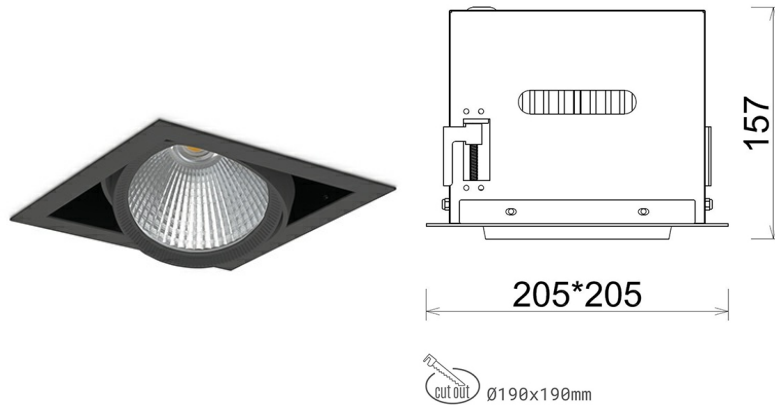

DOWNLIGHT CYGNUS Z1 930 14W 60° BLACK PREMIUM COLOR ON/OFF

Article number: N214-K0002-PC930-HA-H60-ZC01_350-S6-###

LED	COB
Light colour	3000 [K] PREMIUM COLOR
CRI	90
Led chip flux	1583 [lm]
Luminous flux	1266 [lm]
System power	14 [W]
Luminaire Efficiency	90 [lm/W]
Beam angle	60°
Controller	ON/OFF
MacAdam	3 SDCM

Downlight LED

LED downlight for drop ceiling installation. Aluminium housing. Available in white and black. Any RAL palette colour available on enquiry. Housing enables adjustment in two axis planes. Glass cover included. Reflector beams available: 15°, 30°, 45° and 60°. Maximum power is 37W

LUMINAIRE

Weight	2,05 [kg]
Protection rating IP , IK , class	IP 20, IK 3,
Luminaire colour	BLACK
Cover	Glass
Operating voltage	220-240V 50-60Hz

Note: All data are typical values. Tolerance of measurements +/-10% System features may change with product improvements due to technical advances.