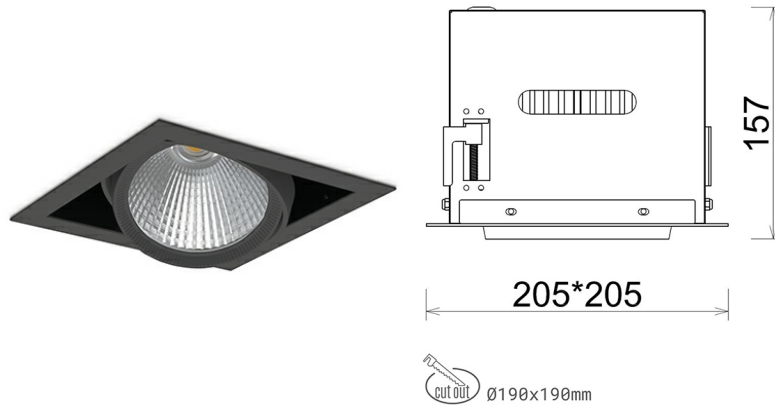

DOWNLIGHT CYGNUS Z1 930 27W 30° BLACK PREMIUM COLOR ON/OFF

Article number: N214-K0002-PC930-HA-H30-ZC02_700-S6-###

LED	COB
Light colour	3000 [K] PREMIUM COLOR
CRI	90
Led chip flux	2960 [lm]
Luminous flux	2368 [lm]
System power	27 [W]
Luminaire Efficiency	88 [lm/W]
Beam angle	30°
Controller	ON/OFF
MacAdam	3 SDCM

Downlight LED

LED downlight for drop ceiling installation. Aluminium housing. Available in white and black. Any RAL palette colour available on enquiry. Housing enables adjustment in two axis planes. Glass cover included. Reflector beams available: 15°, 30°, 45° and 60°. Maximum power is 37W

LUMINAIRE

Weight	2,05 [kg]
Protection rating IP , IK , class	IP 20, IK 3,
Luminaire colour	BLACK
Cover	Glass
Operating voltage	220-240V 50-60Hz

Note: All data are typical values. Tolerance of measurements +/-10% System features may change with product improvements due to technical advances.