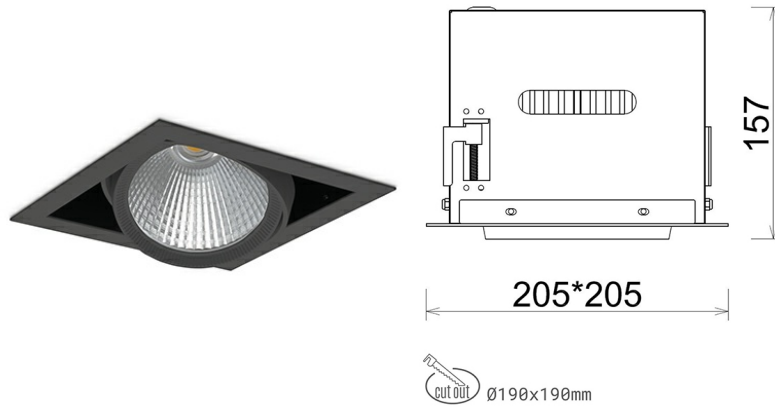

DOWNLIGHT CYGNUS Z1 930 37W 30° BLACK CRI97 ON/OFF

LED	COB
Light colour	3000 [K] CRI97
CRI	90
Led chip flux	3915 [lm]
Luminous flux	3132 [lm]
System power	37 [W]
Luminaire Efficiency	85 [lm/W]
Beam angle	30°
Controller	ON/OFF
MacAdam	3 SDCM

Downlight LED

LED downlight for drop ceiling installation. Aluminium housing. Available in white and black. Any RAL palette colour available on enquiry. Housing enables adjustment in two axis planes. Glass cover included. Reflector beams available: 15°, 30°, 45° and 60°. Maximum power is 37W

LUMINAIRE

Weight	2,05 [kg]
Protection rating IP , IK , class	IP 20, IK 3,
Luminaire colour	BLACK
Cover	Glass
Operating voltage	220-240V 50-60Hz

Note: All data are typical values. Tolerance of measurements +/-10% System features may change with product improvements due to technical advances.

OPTIONS

RAL colours on inquiry, honeycomb louver on inquiry , Casambi on inquiry, DALI on inquiry, Phase-cut dimming on inquiry.

Generated: 29.06.2024

+48 32 388 80 00

www.cora.pl
cora@cora.pl

Street: Ignatza Hakuby 18
41-914 Bytom, Polska