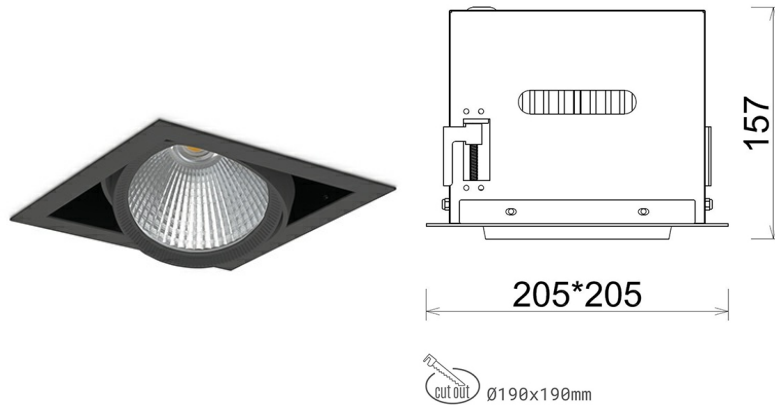

DOWNLIGHT CYGNUS Z1 935 37W 45° BLACK PREMIUM WHITE ON/OFF

Article number: N214-K0002-HE935-HA-H45-ZC03_950-S6-###

LED	COB
Light colour	3500 [K] PREMIUM WHITE
CRI	90
Led chip flux	4038 [lm]
Luminous flux	3230 [lm]
System power	37 [W]
Luminaire Efficiency	87 [lm/W]
Beam angle	45°
Controller	ON/OFF
MacAdam	3 SDCM

Downlight LED

LED downlight for drop ceiling installation. Aluminium housing. Available in white and black. Any RAL palette colour available on enquiry. Housing enables adjustment in two axis planes. Glass cover included. Reflector beams available: 15°, 30°, 45° and 60°. Maximum power is 37W

LUMINAIRE

Weight	2,05 [kg]
Protection rating IP , IK , class	IP 20, IK 3,
Luminaire colour	BLACK
Cover	Glass
Operating voltage	220-240V 50-60Hz

Note: All data are typical values. Tolerance of measurements +/-10% System features may change with product improvements due to technical advances.