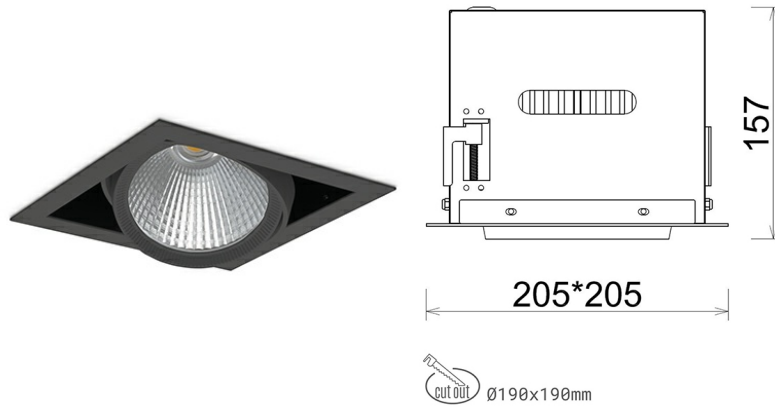

DOWNLIGHT CYGNUS Z1 935 25W 45° BLACK PREMIUM WHITE ON/OFF

Article number: N214-K0002-HE935-HA-H45-ZC02_650-S6-###

LED	COB
Light colour	3500 [K] PREMIUM WHITE
CRI	90
Led chip flux	3777 [lm]
Luminous flux	3021 [lm]
System power	25 [W]
Luminaire Efficiency	121 [lm/W]
Beam angle	45°
Controller	ON/OFF
MacAdam	3 SDCM

Downlight LED

LED downlight for drop ceiling installation. Aluminium housing. Available in white and black. Any RAL palette colour available on enquiry. Housing enables adjustment in two axis planes. Glass cover included. Reflector beams available: 15°, 30°, 45° and 60°. Maximum power is 37W

LUMINAIRE

Weight	2,05 [kg]
Protection rating IP , IK , class	IP 20, IK 3,
Luminaire colour	BLACK
Cover	Glass
Operating voltage	220-240V 50-60Hz

Note: All data are typical values. Tolerance of measurements +/-10% System features may change with product improvements due to technical advances.