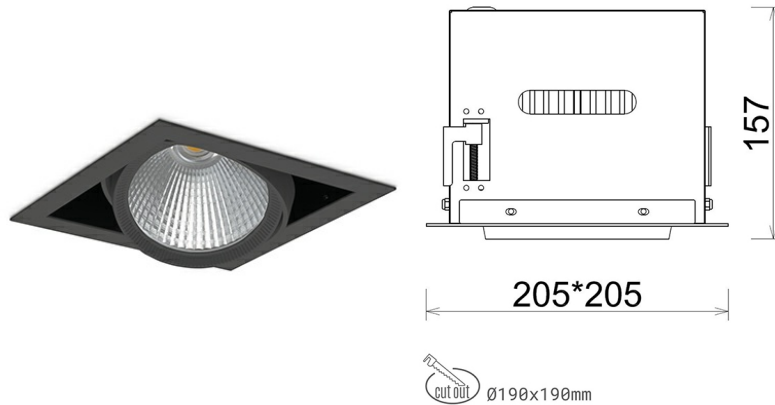

DOWNLIGHT CYGNUS Z1 935 37W 30° BLACK PREMIUM WHITE ON/OFF

Article number: N214-K0002-HE935-HA-H30-ZC03_950-S6-###

LED	COB
Light colour	3500 [K] PREMIUM WHITE
CRI	90
Led chip flux	4038 [lm]
Luminous flux	3230 [lm]
System power	37 [W]
Luminaire Efficiency	87 [lm/W]
Beam angle	30°
Controller	ON/OFF
MacAdam	3 SDCM

Downlight LED

LED downlight for drop ceiling installation. Aluminium housing. Available in white and black. Any RAL palette colour available on enquiry. Housing enables adjustment in two axis planes. Glass cover included. Reflector beams available: 15°, 30°, 45° and 60°. Maximum power is 37W

LUMINAIRE

Weight	2,05 [kg]
Protection rating IP , IK , class	IP 20, IK 3,
Luminaire colour	BLACK
Cover	Glass
Operating voltage	220-240V 50-60Hz

Note: All data are typical values. Tolerance of measurements +/-10% System features may change with product improvements due to technical advances.