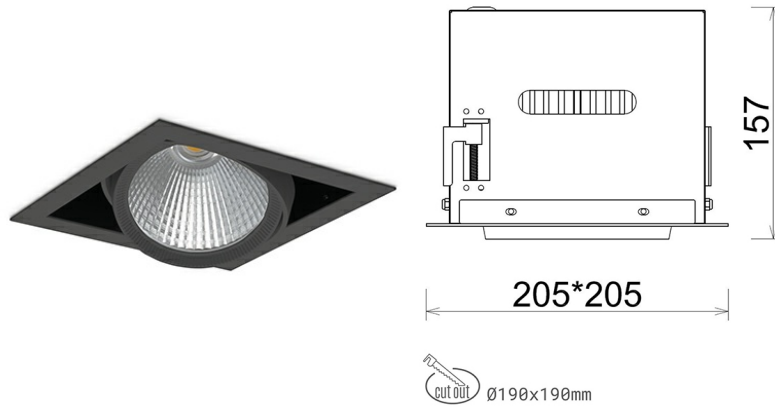

DOWNLIGHT CYGNUS Z1 935 21W 15° BLACK PREMIUM WHITE ON/OFF

Article number: N214-K0002-HE935-HA-H15-ZC02_550-S6-###

LED	COB
Light colour	3500 [K] PREMIUM WHITE
CRI	90
Led chip flux	3245 [lm]
Luminous flux	2596 [lm]
System power	21 [W]
Luminaire Efficiency	124 [lm/W]
Beam angle	15°
Controller	ON/OFF
MacAdam	3 SDCM

Downlight LED

LED downlight for drop ceiling installation. Aluminium housing. Available in white and black. Any RAL palette colour available on enquiry. Housing enables adjustment in two axis planes. Glass cover included. Reflector beams available: 15°, 30°, 45° and 60°. Maximum power is 37W

LUMINAIRE

Weight	2,05 [kg]
Protection rating IP , IK , class	IP 20, IK 3,
Luminaire colour	BLACK
Cover	Glass
Operating voltage	220-240V 50-60Hz

Note: All data are typical values. Tolerance of measurements +/-10% System features may change with product improvements due to technical advances.