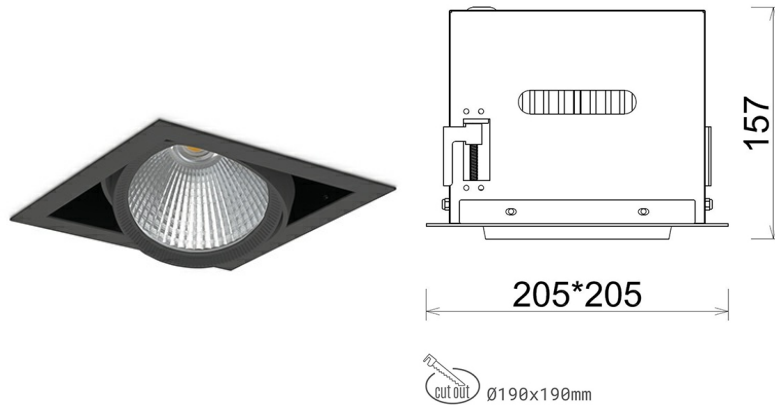

## DOWNLIGHT CYGNUS Z1 930 31W 60° BLACK PREMIUM WHITE ON/OFF

Article number: N214-K0002-HE930-HA-H60-ZC03\_800-S6-###

LED	COB
Light colour	3000 [K] PREMIUM WHITE
CRI	90
Led chip flux	3911 [lm]
Luminous flux	3128 [lm]
System power	31 [W]
Luminaire Efficiency	101 [lm/W]
Beam angle	60°
Controller	ON/OFF
MacAdam	3 SDCM

### Downlight LED

LED downlight for drop ceiling installation. Aluminium housing. Available in white and black. Any RAL palette colour available on enquiry. Housing enables adjustment in two axis planes. Glass cover included. Reflector beams available: 15°, 30°, 45° and 60°. Maximum power is 37W

### LUMINAIRE

Weight	2,05 [kg]
Protection rating IP , IK , class	IP 20, IK 3,
Luminaire colour	BLACK
Cover	Glass
Operating voltage	220-240V 50-60Hz

Note: All data are typical values. Tolerance of measurements +/-10% System features may change with product improvements due to technical advances.