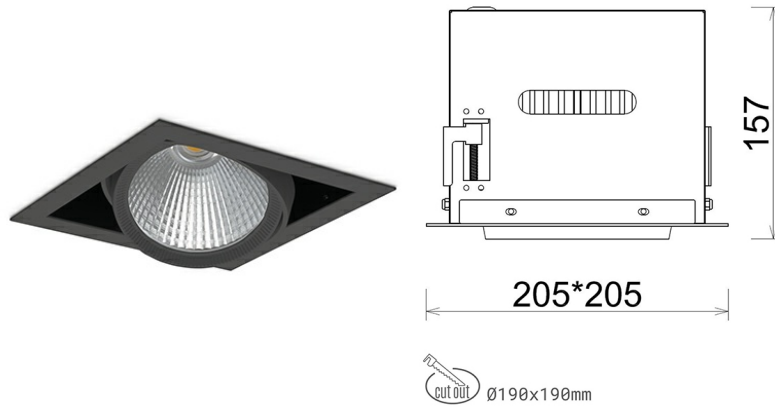

## DOWNLIGHT CYGNUS Z1 930 14W 45° BLACK PREMIUM WHITE ON/OFF

Article number: N214-K0002-HE930-HA-H45-ZC01\_350-S6-###

LED	COB
Light colour	3000 [K] PREMIUM WHITE
CRI	90
Led chip flux	2064 [lm]
Luminous flux	1651 [lm]
System power	14 [W]
Luminaire Efficiency	118 [lm/W]
Beam angle	45°
Controller	ON/OFF
MacAdam	3 SDCM

### Downlight LED

LED downlight for drop ceiling installation. Aluminium housing. Available in white and black. Any RAL palette colour available on enquiry. Housing enables adjustment in two axis planes. Glass cover included. Reflector beams available: 15°, 30°, 45° and 60°. Maximum power is 37W

### LUMINAIRE

Weight	2,05 [kg]
Protection rating IP , IK , class	IP 20, IK 3,
Luminaire colour	BLACK
Cover	Glass
Operating voltage	220-240V 50-60Hz

Note: All data are typical values. Tolerance of measurements +/-10% System features may change with product improvements due to technical advances.