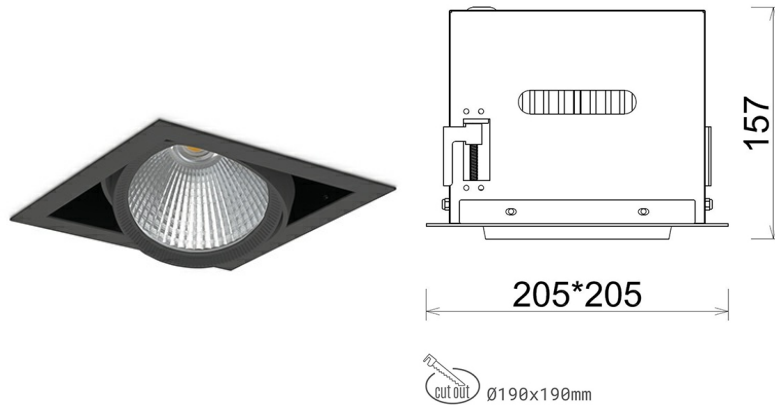

## DOWNLIGHT CYGNUS Z1 930 14W 30° BLACK PREMIUM WHITE ON/OFF

Article number: N214-K0002-HE930-HA-H30-ZC01\_350-S6-###

LED	COB
Light colour	3000 [K] PREMIUM WHITE
CRI	90
Led chip flux	2064 [lm]
Luminous flux	1651 [lm]
System power	14 [W]
Luminaire Efficiency	118 [lm/W]
Beam angle	30°
Controller	ON/OFF
MacAdam	3 SDCM

### Downlight LED

LED downlight for drop ceiling installation. Aluminium housing. Available in white and black. Any RAL palette colour available on enquiry. Housing enables adjustment in two axis planes. Glass cover included. Reflector beams available: 15°, 30°, 45° and 60°. Maximum power is 37W

### LUMINAIRE

Weight	2,05 [kg]
Protection rating IP , IK , class	IP 20, IK 3,
Luminaire colour	BLACK
Cover	Glass
Operating voltage	220-240V 50-60Hz

Note: All data are typical values. Tolerance of measurements +/-10% System features may change with product improvements due to technical advances.