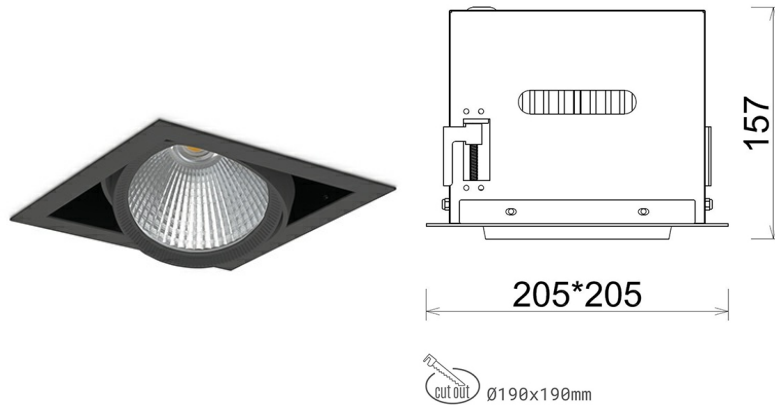

DOWNLIGHT CYGNUS Z1 930 21W 15° BLACK PREMIUM WHITE ON/OFF

LED	COB
Light colour	3000 [K] PREMIUM WHITE
CRI	90
Led chip flux	3143 [lm]
Luminous flux	2514 [lm]
System power	21 [W]
Luminaire Efficiency	120 [lm/W]
Beam angle	15°
Controller	ON/OFF
MacAdam	3 SDCM

Downlight LED

LED downlight for drop ceiling installation. Aluminium housing. Available in white and black. Any RAL palette colour available on enquiry. Housing enables adjustment in two axis planes. Glass cover included. Reflector beams available: 15°, 30°, 45° and 60°. Maximum power is 37W

LUMINAIRE

Weight	2,05 [kg]
Protection rating IP , IK , class	IP 20, IK 3,
Luminaire colour	BLACK
Cover	Glass
Operating voltage	220-240V 50-60Hz

Note: All data are typical values. Tolerance of measurements +/-10% System features may change with product improvements due to technical advances.

OPTIONS

RAL colours on inquiry, honeycomb louver on inquiry , Casambi on inquiry, DALI on inquiry, Phase-cut dimming on inquiry.

Generated: 16.07.2024

+48 32 388 80 00

www.cora.pl
cora@cora.pl

Street: Ignatza Hakuby 18
41-914 Bytom, Polska