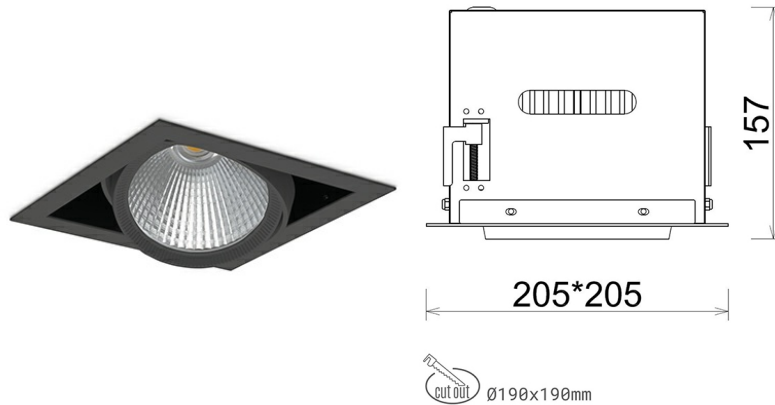

DOWNLIGHT CYGNUS Z1 957 27W 45° BLACK SPECIAL ON/OFF

Article number: N214-K0002-CC957-H8-H45-ZC02_700-S6-###

LED	COB
Light colour	5700 [K] SPECIAL
CRI	90
Led chip flux	3484 [lm]
Luminous flux	2787 [lm]
System power	27 [W]
Luminaire Efficiency	103 [lm/W]
Beam angle	45°
Controller	ON/OFF
MacAdam	3 SDCM

Downlight LED

LED downlight for drop ceiling installation. Aluminium housing. Available in white and black. Any RAL palette colour available on enquiry. Housing enables adjustment in two axis planes. Glass cover included. Reflector beams available: 15°, 30°, 45° and 60°. Maximum power is 37W

LUMINAIRE

Weight	2,05 [kg]
Protection rating IP , IK , class	IP 20, IK 3,
Luminaire colour	BLACK
Cover	Glass
Operating voltage	220-240V 50-60Hz

Note: All data are typical values. Tolerance of measurements +/-10% System features may change with product improvements due to technical advances.