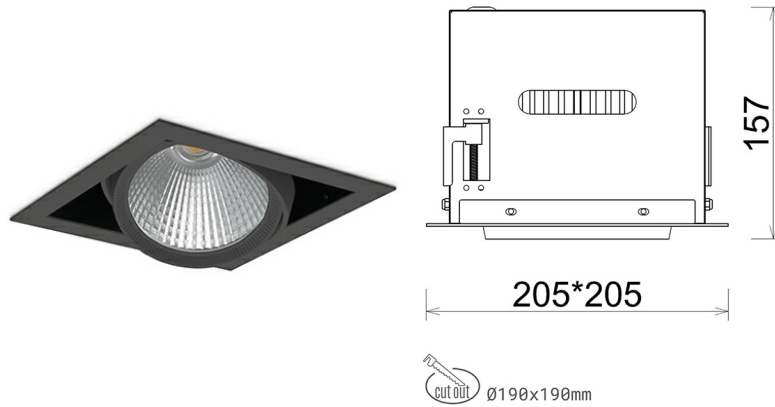

DOWNLIGHT CYGNUS Z1 957 25W 45° BLACK SPECIAL ON/OFF

Article number: N214-K0002-CC957-H8-H45-ZC02_650-S6-###

| | |
|----------------------|------------------|
| LED | COB |
| Light colour | 5700 [K] SPECIAL |
| CRI | 90 |
| Led chip flux | 3255 [lm] |
| Luminous flux | 2604 [lm] |
| System power | 25 [W] |
| Luminaire Efficiency | 104 [lm/W] |
| Beam angle | 45° |
| Controller | ON/OFF |
| MacAdam | 3 SDCM |

Downlight LED

LED downlight for drop ceiling installation. Aluminium housing. Available in white and black. Any RAL palette colour available on enquiry. Housing enables adjustment in two axis planes. Glass cover included. Reflector beams available: 15°, 30°, 45° and 60°. Maximum power is 37W

LUMINAIRE

| | |
|-----------------------------------|------------------|
| Weight | 2,05 [kg] |
| Protection rating IP , IK , class | IP 20, IK 3, |
| Luminaire colour | BLACK |
| Cover | Glass |
| Operating voltage | 220-240V 50-60Hz |