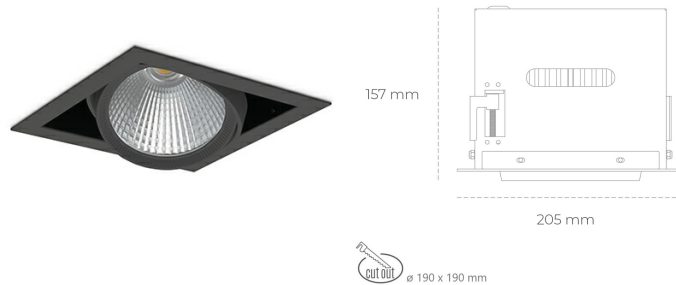

DOWNLIGHT CYGNUS Z1 957 27W 30° BLACK SPECIAL ON/OFF

Article number: N214-K0002-CC957-H8-H30-ZC02_700-S6-###

LED	COB
Light colour	5700 [K] SPECIAL
CRI	90
Led chip flux	3484 [lm]
Luminous flux	2787 [lm]
System power	27 [W]
Luminaire Efficiency	103 [lm/W]
Beam angle	30°
Controller	ON/OFF
MacAdam	3 SDCM

Downlight LED

LED downlight for drop ceiling installation. Aluminium housing. Available in white and black. Any RAL palette colour available on enquiry. Housing enables adjustment in two axis planes. Glass cover included. Reflector beams available: 15°, 30°, 45° and 60°. Maximum power is 37W

LUMINAIRE

Weight	2.05 [kg]
Protection rating IP , IK , class	IP 20, IK 3,
Luminaire colour	BLACK
Cover	Glass
Operating voltage	220-240V 50-60Hz

Note: All data are typical values. Tolerance of measurements +/-10%
System features may change with product improvements due to technical advances.