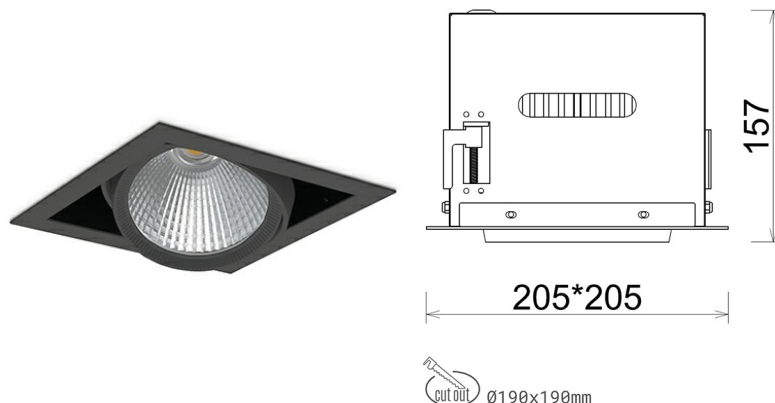

DOWNLIGHT CYGNUS Z1 957 25W 30° BLACK SPECIAL ON/OFF

LED	COB
Light colour	5700 [K] SPECIAL
CRI	90
Led chip flux	3255 [lm]
Luminous flux	2604 [lm]
System power	25 [W]
Luminaire Efficiency	104 [lm/W]
Beam angle	30°
Controller	ON/OFF
MacAdam	3 SDCM

Downlight LED

LED downlight for drop ceiling installation. Aluminium housing. Available in white and black. Any RAL palette colour available on enquiry. Housing enables adjustment in two axis planes. Glass cover included. Reflector beams available: 15°, 30°, 45° and 60°. Maximum power is 37W

LUMINAIRE

Weight	2,05 [kg]
Protection rating IP , IK , class	IP 20, IK 3,
Luminaire colour	BLACK
Cover	Glass
Operating voltage	220-240V 50-60Hz

Note: All data are typical values. Tolerance of measurements +/-10% System features may change with product improvements due to technical advances.

OPTIONS

RAL colours on inquiry, honeycomb louver on inquiry , Casambi on inquiry, DALI on inquiry, Phase-cut dimming on inquiry.

Generated: 16.07.2024

+48 32 388 80 00

www.cora.pl
cora@cora.pl

Street: Ignatza Hakuby 18
41-914 Bytom, Polska