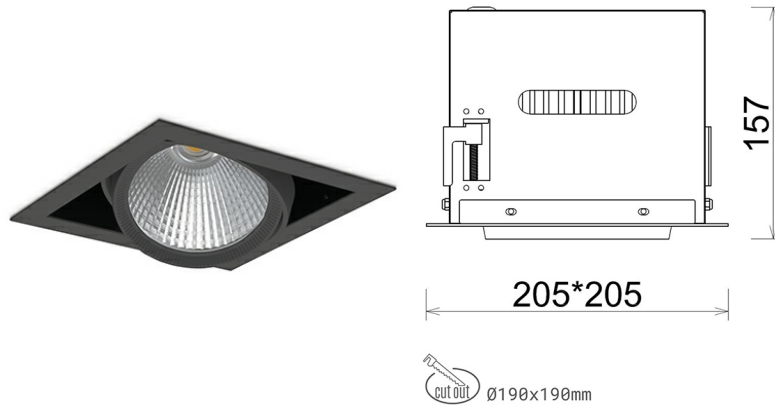

DOWNLIGHT CYGNUS Z1 942 25W 45° BLACK MEAT WHITE ON/OFF

LED	COB
Light colour	4200 [K] MEAT WHITE
CRI	90
Led chip flux	2519 [lm]
Luminous flux	2015 [lm]
System power	25 [W]
Luminaire Efficiency	81 [lm/W]
Beam angle	45°
Controller	ON/OFF
MacAdam	3 SDCM

Downlight LED

LED downlight for drop ceiling installation. Aluminium housing. Available in white and black. Any RAL palette colour available on enquiry. Housing enables adjustment in two axis planes. Glass cover included. Reflector beams available: 15°, 30°, 45° and 60°. Maximum power is 37W

LUMINAIRE

Weight	2,05 [kg]
Protection rating IP , IK , class	IP 20, IK 3,
Luminaire colour	BLACK
Cover	Glass
Operating voltage	220-240V 50-60Hz

Note: All data are typical values. Tolerance of measurements +/-10% System features may change with product improvements due to technical advances.

OPTIONS

RAL colours on inquiry, honeycomb louver on inquiry , Casambi on inquiry, DALI on inquiry, Phase-cut dimming on inquiry.

Generated: 26.06.2024

+48 32 388 80 00

www.cora.pl
cora@cora.pl

Street: Ignatza Hakuby 18
41-914 Bytom, Polska