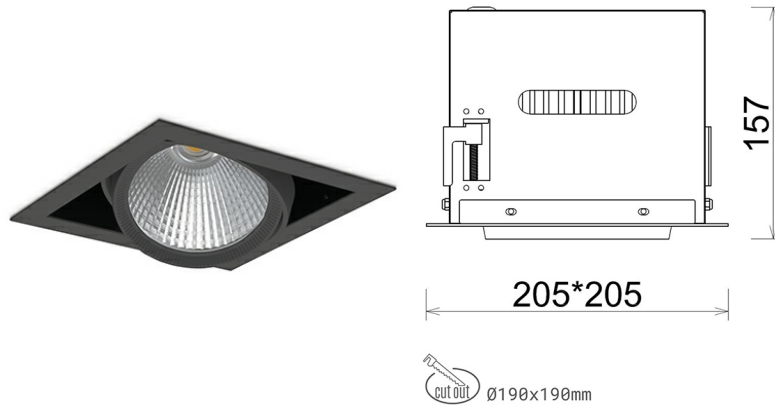

DOWNLIGHT CYGNUS Z1 942 10W 15° BLACK MEAT WHITE ON/OFF

Article number: N214-K0002-CC942-H8-H15-ZC01_250-S6-###

| | |
|----------------------|---------------------|
| LED | COB |
| Light colour | 4200 [K] MEAT WHITE |
| CRI | 90 |
| Led chip flux | 1023 [lm] |
| Luminous flux | 818 [lm] |
| System power | 10 [W] |
| Luminaire Efficiency | 82 [lm/W] |
| Beam angle | 15° |
| Controller | ON/OFF |
| MacAdam | 3 SDCM |

Downlight LED

LED downlight for drop ceiling installation. Aluminium housing. Available in white and black. Any RAL palette colour available on enquiry. Housing enables adjustment in two axis planes. Glass cover included. Reflector beams available: 15°, 30°, 45° and 60°. Maximum power is 37W

LUMINAIRE

| | |
|-----------------------------------|------------------|
| Weight | 2,05 [kg] |
| Protection rating IP , IK , class | IP 20, IK 3, |
| Luminaire colour | BLACK |
| Cover | Glass |
| Operating voltage | 220-240V 50-60Hz |