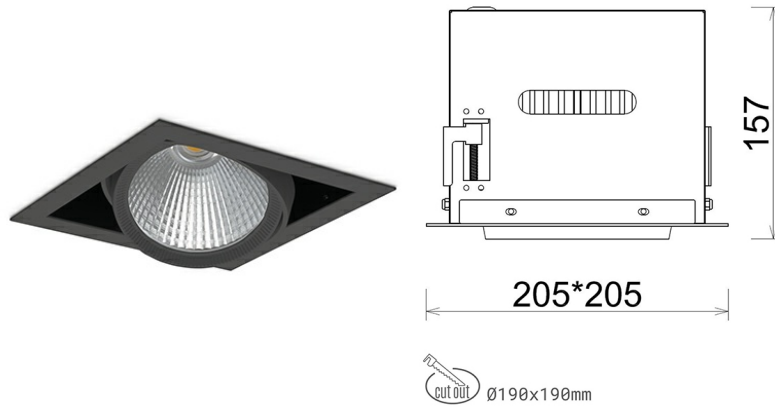

DOWNLIGHT CYGNUS Z1 940 36W 60° BLACK HI EFFICIENT ON/OFF

Article number: N214-K0002-BB940-H8-H60-ZC03_950-S6-###

LED	COB
Light colour	4000 [K] HI EFFICIENT
CRI	90
Led chip flux	5811 [lm]
Luminous flux	4648 [lm]
System power	36 [W]
Luminaire Efficiency	129 [lm/W]
Beam angle	60°
Controller	ON/OFF
MacAdam	3 SDCM

Downlight LED

LED downlight for drop ceiling installation. Aluminium housing. Available in white and black. Any RAL palette colour available on enquiry. Housing enables adjustment in two axis planes. Glass cover included. Reflector beams available: 15°, 30°, 45° and 60°. Maximum power is 37W

LUMINAIRE

Weight	2,05 [kg]
Protection rating IP , IK , class	IP 20, IK 3,
Luminaire colour	BLACK
Cover	Glass
Operating voltage	220-240V 50-60Hz

Note: All data are typical values. Tolerance of measurements +/-10% System features may change with product improvements due to technical advances.