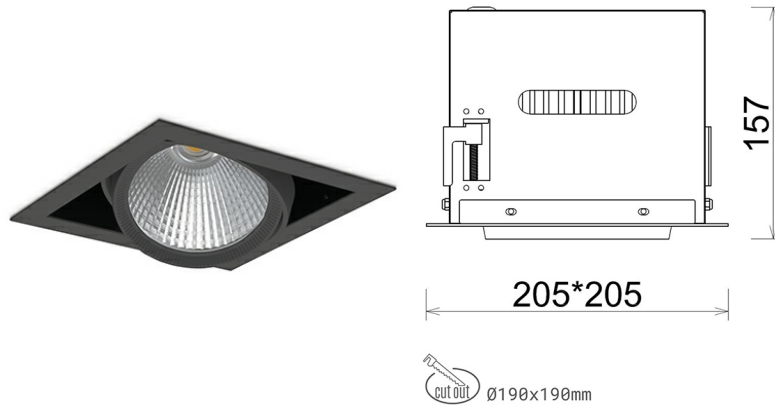

DOWNLIGHT CYGNUS Z1 940 27W 60° BLACK HI EFFICIENT ON/OFF

Article number: N214-K0002-BB940-H8-H60-ZC02_700-S6-###

LED	COB
Light colour	4000 [K] HI EFFICIENT
CRI	90
Led chip flux	4385 [lm]
Luminous flux	3508 [lm]
System power	27 [W]
Luminaire Efficiency	130 [lm/W]
Beam angle	60°
Controller	ON/OFF
MacAdam	3 SDCM

Downlight LED

LED downlight for drop ceiling installation. Aluminium housing. Available in white and black. Any RAL palette colour available on enquiry. Housing enables adjustment in two axis planes. Glass cover included. Reflector beams available: 15°, 30°, 45° and 60°. Maximum power is 37W

LUMINAIRE

Weight	2,05 [kg]
Protection rating IP , IK , class	IP 20, IK 3,
Luminaire colour	BLACK
Cover	Glass
Operating voltage	220-240V 50-60Hz

Note: All data are typical values. Tolerance of measurements +/-10% System features may change with product improvements due to technical advances.