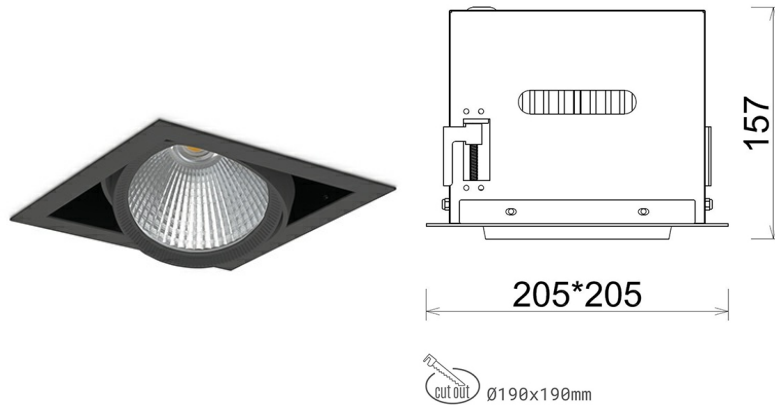

DOWNLIGHT CYGNUS Z1 940 25W 60° BLACK HI EFFICIENT ON/OFF

Article number: N214-K0002-BB940-H8-H60-ZC02_650-S6-###

LED	COB
Light colour	4000 [K] HI EFFICIENT
CRI	90
Led chip flux	4090 [lm]
Luminous flux	3272 [lm]
System power	25 [W]
Luminaire Efficiency	131 [lm/W]
Beam angle	60°
Controller	ON/OFF
MacAdam	3 SDCM

Downlight LED

LED downlight for drop ceiling installation. Aluminium housing. Available in white and black. Any RAL palette colour available on enquiry. Housing enables adjustment in two axis planes. Glass cover included. Reflector beams available: 15°, 30°, 45° and 60°. Maximum power is 37W

LUMINAIRE

Weight	2,05 [kg]
Protection rating IP , IK , class	IP 20, IK 3,
Luminaire colour	BLACK
Cover	Glass
Operating voltage	220-240V 50-60Hz

Note: All data are typical values. Tolerance of measurements +/-10% System features may change with product improvements due to technical advances.