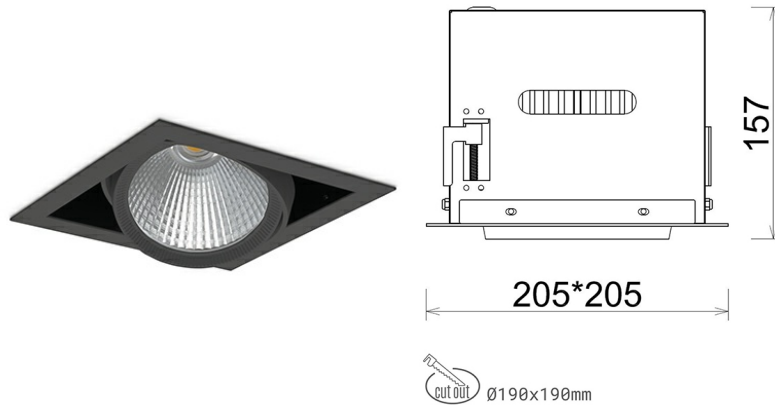

DOWNLIGHT CYGNUS Z1 940 23W 45° BLACK HI EFFICIENT ON/OFF

Article number: N214-K0002-BB940-H8-H45-ZC02_600-S6-###

LED	COB
Light colour	4000 [K] HI EFFICIENT
CRI	90
Led chip flux	3793 [lm]
Luminous flux	3034 [lm]
System power	23 [W]
Luminaire Efficiency	132 [lm/W]
Beam angle	45°
Controller	ON/OFF
MacAdam	3 SDCM

Downlight LED

LED downlight for drop ceiling installation. Aluminium housing. Available in white and black. Any RAL palette colour available on enquiry. Housing enables adjustment in two axis planes. Glass cover included. Reflector beams available: 15°, 30°, 45° and 60°. Maximum power is 37W

LUMINAIRE

Weight	2,05 [kg]
Protection rating IP , IK , class	IP 20, IK 3,
Luminaire colour	BLACK
Cover	Glass
Operating voltage	220-240V 50-60Hz

Note: All data are typical values. Tolerance of measurements +/-10% System features may change with product improvements due to technical advances.