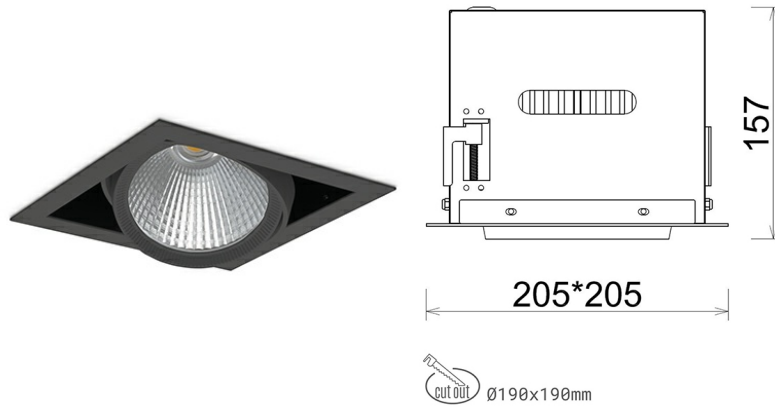

DOWNLIGHT CYGNUS Z1 940 19W 30° BLACK HI EFFICIENT ON/OFF

LED	COB
Light colour	4000 [K] HI EFFICIENT
CRI	90
Led chip flux	3189 [lm]
Luminous flux	2551 [lm]
System power	19 [W]
Luminaire Efficiency	134 [lm/W]
Beam angle	30°
Controller	ON/OFF
MacAdam	3 SDCM

Downlight LED

LED downlight for drop ceiling installation. Aluminium housing. Available in white and black. Any RAL palette colour available on enquiry. Housing enables adjustment in two axis planes. Glass cover included. Reflector beams available: 15°, 30°, 45° and 60°. Maximum power is 37W

LUMINAIRE

Weight	2,05 [kg]
Protection rating IP , IK , class	IP 20, IK 3,
Luminaire colour	BLACK
Cover	Glass
Operating voltage	220-240V 50-60Hz

Note: All data are typical values. Tolerance of measurements +/-10% System features may change with product improvements due to technical advances.

OPTIONS

RAL colours on inquiry, honeycomb louver on inquiry , Casambi on inquiry, DALI on inquiry, Phase-cut dimming on inquiry.

Generated: 26.06.2024

+48 32 388 80 00

www.cora.pl
cora@cora.pl

Street: Ignatza Hakuby 18
41-914 Bytom, Polska