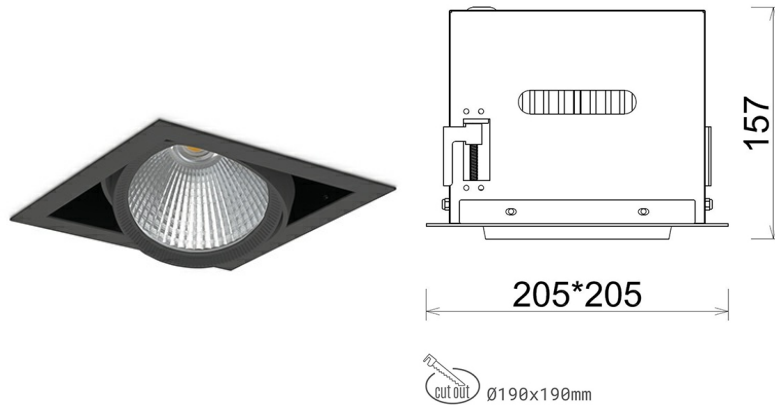

## DOWNLIGHT CYGNUS Z1 935 31W 15° BLACK HI EFFICIENT ON/OFF

Article number: N214-K0002-BB935-H8-H15-ZC03\_800-S6-###

LED	COB
Light colour	3500 [K] HI EFFICIENT
CRI	90
Led chip flux	4723 [lm]
Luminous flux	3778 [lm]
System power	31 [W]
Luminaire Efficiency	122 [lm/W]
Beam angle	15°
Controller	ON/OFF
MacAdam	3 SDCM

### Downlight LED

LED downlight for drop ceiling installation. Aluminium housing. Available in white and black. Any RAL palette colour available on enquiry. Housing enables adjustment in two axis planes. Glass cover included. Reflector beams available: 15°, 30°, 45° and 60°. Maximum power is 37W

### LUMINAIRE

Weight	2,05 [kg]
Protection rating IP , IK , class	IP 20, IK 3,
Luminaire colour	BLACK
Cover	Glass
Operating voltage	220-240V 50-60Hz

Note: All data are typical values. Tolerance of measurements +/-10% System features may change with product improvements due to technical advances.