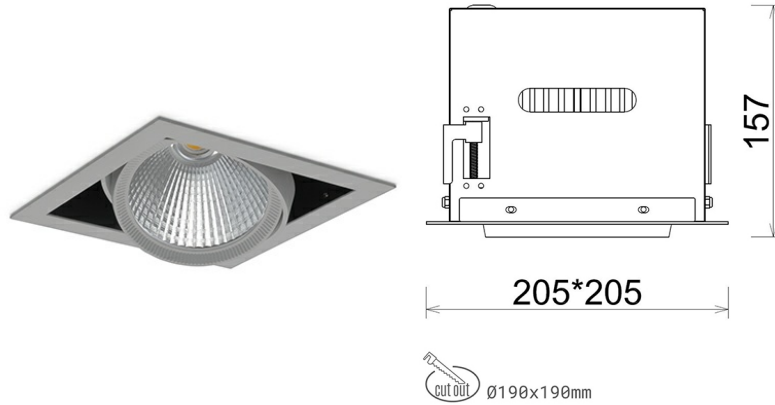

DOWNLIGHT CYGNUS Z1 825 35W 60° GREY BREAD ON/OFF

LED	COB
Light colour	2500 [K] BREAD
CRI	80
Led chip flux	4073 [lm]
Luminous flux	3258 [lm]
System power	35 [W]
Luminaire Efficiency	93 [lm/W]
Beam angle	60°
Controller	ON/OFF
MacAdam	3 SDCM

Downlight LED

LED downlight for drop ceiling installation. Aluminium housing. Available in white and black. Any RAL palette colour available on enquiry. Housing enables adjustment in two axis planes. Glass cover included. Reflector beams available: 15°, 30°, 45° and 60°. Maximum power is 37W

LUMINAIRE

Weight	2,05 [kg]
Protection rating IP , IK , class	IP 20, IK 3,
Luminaire colour	GREY
Cover	Glass
Operating voltage	220-240V 50-60Hz

Note: All data are typical values. Tolerance of measurements +/-10% System features may change with product improvements due to technical advances.

OPTIONS

RAL colours on inquiry, honeycomb louver on inquiry , Casambi on inquiry, DALI on inquiry, Phase-cut dimming on inquiry.

Generated: 16.07.2024

+48 32 388 80 00

www.cora.pl
cora@cora.pl

Street: Ignatza Hakuby 18
41-914 Bytom, Polska