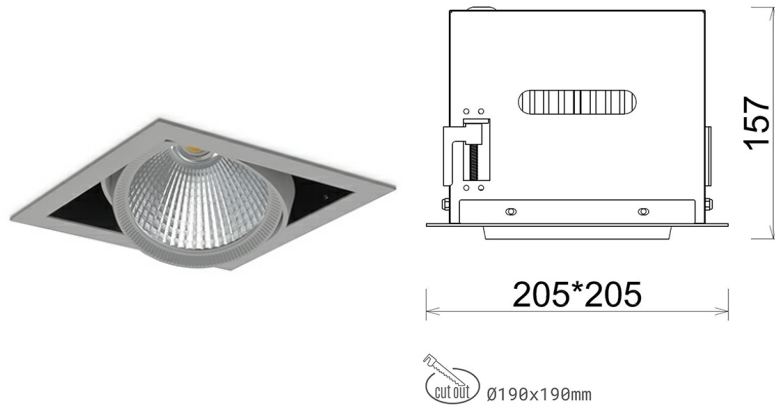

DOWNLIGHT CYGNUS Z1 825 31W 45° GREY BREAD ON/OFF

LED	COB
Light colour	2500 [K] BREAD
CRI	80
Led chip flux	3621 [lm]
Luminous flux	2896 [lm]
System power	31 [W]
Luminaire Efficiency	93 [lm/W]
Beam angle	45°
Controller	ON/OFF
MacAdam	3 SDCM

Downlight LED

LED downlight for drop ceiling installation. Aluminium housing. Available in white and black. Any RAL palette colour available on enquiry. Housing enables adjustment in two axis planes. Glass cover included. Reflector beams available: 15°, 30°, 45° and 60°. Maximum power is 37W

LUMINAIRE

Weight	2,05 [kg]
Protection rating IP , IK , class	IP 20, IK 3,
Luminaire colour	GREY
Cover	Glass
Operating voltage	220-240V 50-60Hz

Note: All data are typical values. Tolerance of measurements +/-10% System features may change with product improvements due to technical advances.

OPTIONS

RAL colours on inquiry, honeycomb louver on inquiry , Casambi on inquiry, DALI on inquiry, Phase-cut dimming on inquiry.

Generated: 29.06.2024

+48 32 388 80 00

www.cora.pl
cora@cora.pl

Street: Ignatza Hakuby 18
41-914 Bytom, Polska