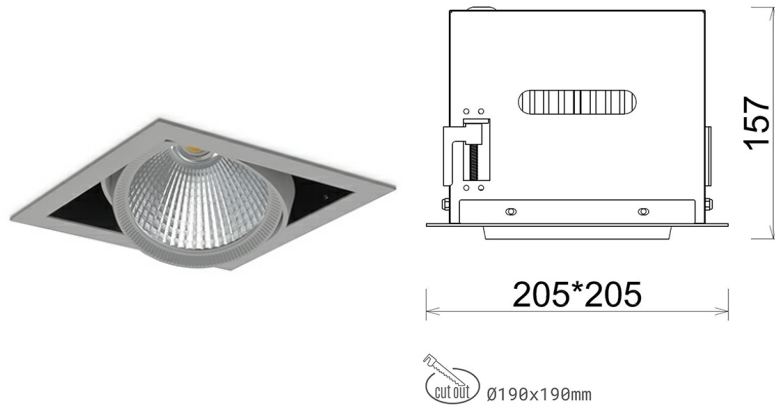

## DOWNLIGHT CYGNUS Z1 825 23W 30° GREY BREAD ON/OFF

Article number: N214-K0001-VF825-H8-H30-ZC02\_600-S6-###

LED	COB
Light colour	2500 [K] BREAD
CRI	80
Led chip flux	2808 [lm]
Luminous flux	2246 [lm]
System power	23 [W]
Luminaire Efficiency	98 [lm/W]
Beam angle	30°
Controller	ON/OFF
MacAdam	3 SDCM

### Downlight LED

LED downlight for drop ceiling installation. Aluminium housing. Available in white and black. Any RAL palette colour available on enquiry. Housing enables adjustment in two axis planes. Glass cover included. Reflector beams available: 15°, 30°, 45° and 60°. Maximum power is 37W

### LUMINAIRE

Weight	2,05 [kg]
Protection rating IP , IK , class	IP 20, IK 3,
Luminaire colour	GREY
Cover	Glass
Operating voltage	220-240V 50-60Hz

Note: All data are typical values. Tolerance of measurements +/-10% System features may change with product improvements due to technical advances.