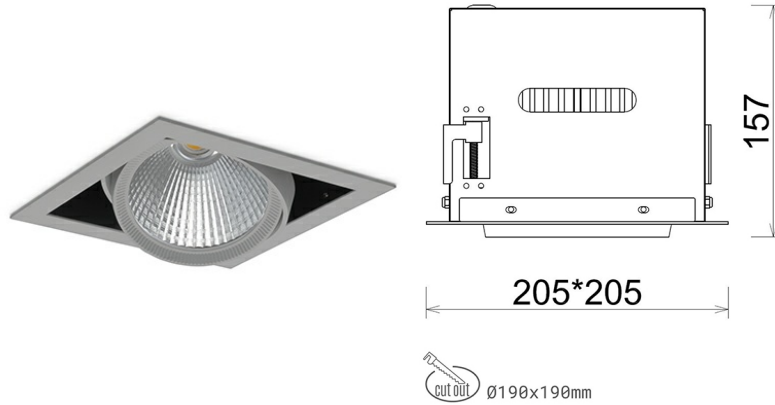

DOWNLIGHT CYGNUS Z1 825 19W 30° GREY BREAD ON/OFF

LED	COB
Light colour	2500 [K] BREAD
CRI	80
Led chip flux	2340 [lm]
Luminous flux	1872 [lm]
System power	19 [W]
Luminaire Efficiency	99 [lm/W]
Beam angle	30°
Controller	ON/OFF
MacAdam	3 SDCM

Downlight LED

LED downlight for drop ceiling installation. Aluminium housing. Available in white and black. Any RAL palette colour available on enquiry. Housing enables adjustment in two axis planes. Glass cover included. Reflector beams available: 15°, 30°, 45° and 60°. Maximum power is 37W

LUMINAIRE

Weight	2,05 [kg]
Protection rating IP , IK , class	IP 20, IK 3,
Luminaire colour	GREY
Cover	Glass
Operating voltage	220-240V 50-60Hz

Note: All data are typical values. Tolerance of measurements +/-10% System features may change with product improvements due to technical advances.

OPTIONS

RAL colours on inquiry, honeycomb louver on inquiry , Casambi on inquiry, DALI on inquiry, Phase-cut dimming on inquiry.

Generated: 29.06.2024

+48 32 388 80 00

www.cora.pl
cora@cora.pl

Street: Ignatza Hakuby 18
41-914 Bytom, Polska