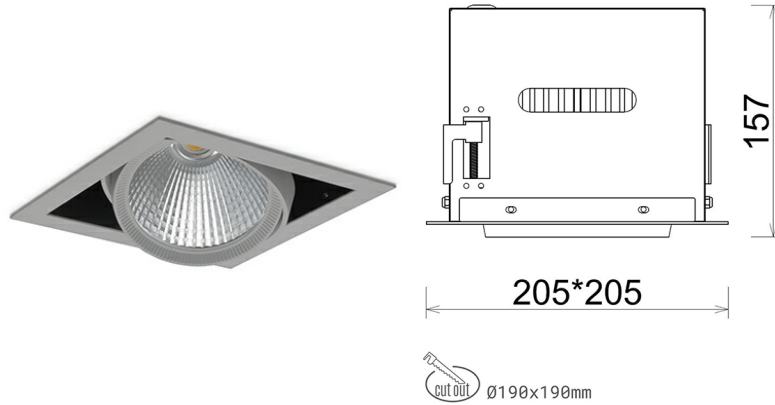

DOWNLIGHT CYGNUS Z1 825 37W 15° GREY BREAD ON/OFF

LED	COB
Light colour	2500 [K] BREAD
CRI	80
Led chip flux	4299 [lm]
Luminous flux	3439 [lm]
System power	37 [W]
Luminaire Efficiency	93 [lm/W]
Beam angle	15°
Controller	ON/OFF
MacAdam	3 SDCM

Downlight LED

LED downlight for drop ceiling installation. Aluminium housing. Available in white and black. Any RAL palette colour available on enquiry. Housing enables adjustment in two axis planes. Glass cover included. Reflector beams available: 15°, 30°, 45° and 60°. Maximum power is 37W

LUMINAIRE

Weight	2,05 [kg]
Protection rating IP , IK , class	IP 20, IK 3,
Luminaire colour	GREY
Cover	Glass
Operating voltage	220-240V 50-60Hz

Note: All data are typical values. Tolerance of measurements +/-10% System features may change with product improvements due to technical advances.

OPTIONS

RAL colours on inquiry, honeycomb louver on inquiry , Casambi on inquiry, DALI on inquiry, Phase-cut dimming on inquiry.

Generated: 16.07.2024

+48 32 388 80 00

www.cora.pl
cora@cora.pl

Street: Ignatza Hakuby 18
41-914 Bytom, Polska