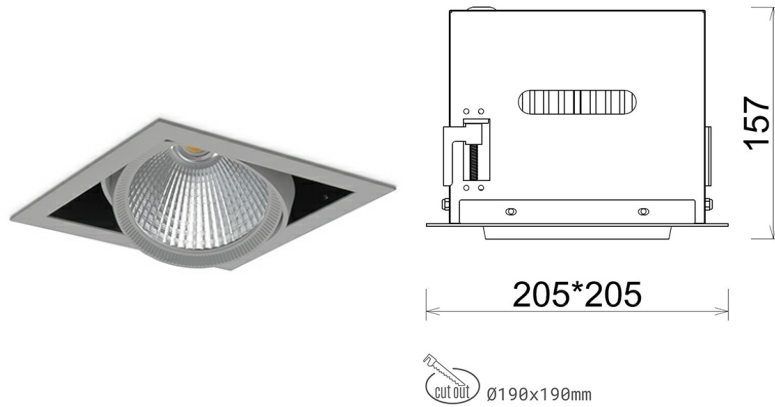

DOWNLIGHT CYGNUS Z1 825 19W 15° GREY BREAD ON/OFF

LED	COB
Light colour	2500 [K] BREAD
CRI	80
Led chip flux	2340 [lm]
Luminous flux	1872 [lm]
System power	19 [W]
Luminaire Efficiency	99 [lm/W]
Beam angle	15°
Controller	ON/OFF
MacAdam	3 SDCM

Downlight LED

LED downlight for drop ceiling installation. Aluminium housing. Available in white and black. Any RAL palette colour available on enquiry. Housing enables adjustment in two axis planes. Glass cover included. Reflector beams available: 15°, 30°, 45° and 60°. Maximum power is 37W

LUMINAIRE

Weight	2,05 [kg]
Protection rating IP , IK , class	IP 20, IK 3,
Luminaire colour	GREY
Cover	Glass
Operating voltage	220-240V 50-60Hz

Note: All data are typical values. Tolerance of measurements +/-10% System features may change with product improvements due to technical advances.

OPTIONS

RAL colours on inquiry, honeycomb louver on inquiry , Casambi on inquiry, DALI on inquiry, Phase-cut dimming on inquiry.

Generated: 16.07.2024

+48 32 388 80 00

www.cora.pl
cora@cora.pl

Street: Ignatza Hakuby 18
41-914 Bytom, Polska