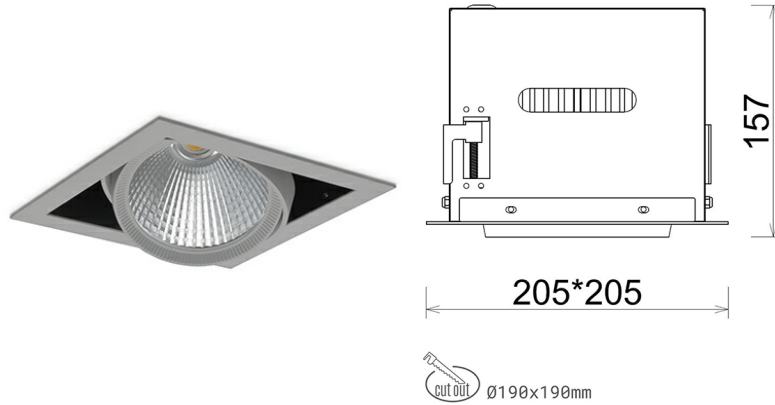

DOWNLIGHT CYGNUS Z1 825 10W 15° GREY BREAD ON/OFF

LED	COB
Light colour	2500 [K] BREAD
CRI	80
Led chip flux	1195 [lm]
Luminous flux	956 [lm]
System power	10 [W]
Luminaire Efficiency	96 [lm/W]
Beam angle	15°
Controller	ON/OFF
MacAdam	3 SDCM

Downlight LED

LED downlight for drop ceiling installation. Aluminium housing. Available in white and black. Any RAL palette colour available on enquiry. Housing enables adjustment in two axis planes. Glass cover included. Reflector beams available: 15°, 30°, 45° and 60°. Maximum power is 37W

LUMINAIRE

Weight	2,05 [kg]
Protection rating IP , IK , class	IP 20, IK 3,
Luminaire colour	GREY
Cover	Glass
Operating voltage	220-240V 50-60Hz

Note: All data are typical values. Tolerance of measurements +/-10% System features may change with product improvements due to technical advances.

OPTIONS

RAL colours on inquiry, honeycomb louver on inquiry , Casambi on inquiry, DALI on inquiry, Phase-cut dimming on inquiry.

Generated: 16.07.2024

+48 32 388 80 00

www.cora.pl
cora@cora.pl

Street: Ignatza Hakuby 18
41-914 Bytom, Polska