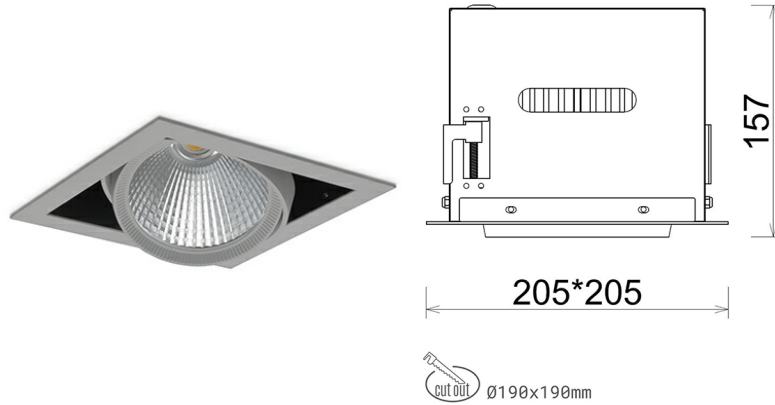

DOWNLIGHT CYGNUS Z1 820 23W 60° GREY MEAT PINK ON/OFF

LED	COB
Light colour	2000 [K] MEAT PINK
CRI	80
Led chip flux	2013 [lm]
Luminous flux	1610 [lm]
System power	23 [W]
Luminaire Efficiency	70 [lm/W]
Beam angle	60°
Controller	ON/OFF
MacAdam	3 SDCM

Downlight LED

LED downlight for drop ceiling installation. Aluminium housing. Available in white and black. Any RAL palette colour available on enquiry. Housing enables adjustment in two axis planes. Glass cover included. Reflector beams available: 15°, 30°, 45° and 60°. Maximum power is 37W

LUMINAIRE

Weight	2,05 [kg]
Protection rating IP , IK , class	IP 20, IK 3,
Luminaire colour	BLACK
Cover	Glass
Operating voltage	220-240V 50-60Hz

Note: All data are typical values. Tolerance of measurements +/-10% System features may change with product improvements due to technical advances.

OPTIONS

RAL colours on inquiry, honeycomb louver on inquiry , Casambi on inquiry, DALI on inquiry, Phase-cut dimming on inquiry.

Generated: 17.09.2024

+48 32 388 80 00

www.cora.pl
cora@cora.pl

Street: Ignatza Hakuby 18
41-914 Bytom, Polska