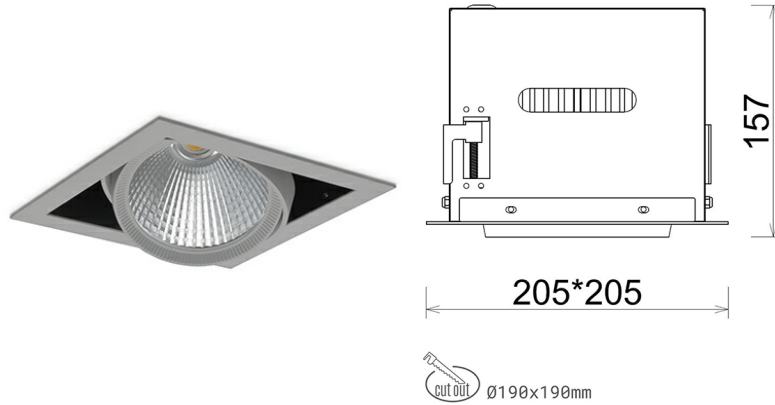

DOWNLIGHT CYGNUS Z1 820 21W 60° GREY MEAT PINK ON/OFF

LED	COB
Light colour	2000 [K] MEAT PINK
CRI	80
Led chip flux	1845 [lm]
Luminous flux	1476 [lm]
System power	21 [W]
Luminaire Efficiency	70 [lm/W]
Beam angle	60°
Controller	ON/OFF
MacAdam	3 SDCM

Downlight LED

LED downlight for drop ceiling installation. Aluminium housing. Available in white and black. Any RAL palette colour available on enquiry. Housing enables adjustment in two axis planes. Glass cover included. Reflector beams available: 15°, 30°, 45° and 60°. Maximum power is 37W

LUMINAIRE

Weight	2,05 [kg]
Protection rating IP , IK , class	IP 20, IK 3,
Luminaire colour	GREY
Cover	Glass
Operating voltage	220-240V 50-60Hz

Note: All data are typical values. Tolerance of measurements +/-10% System features may change with product improvements due to technical advances.

OPTIONS

RAL colours on inquiry, honeycomb louver on inquiry , Casambi on inquiry, DALI on inquiry, Phase-cut dimming on inquiry.

Generated: 16.07.2024

+48 32 388 80 00

www.cora.pl
cora@cora.pl

Street: Ignatza Hakuby 18
41-914 Bytom, Polska