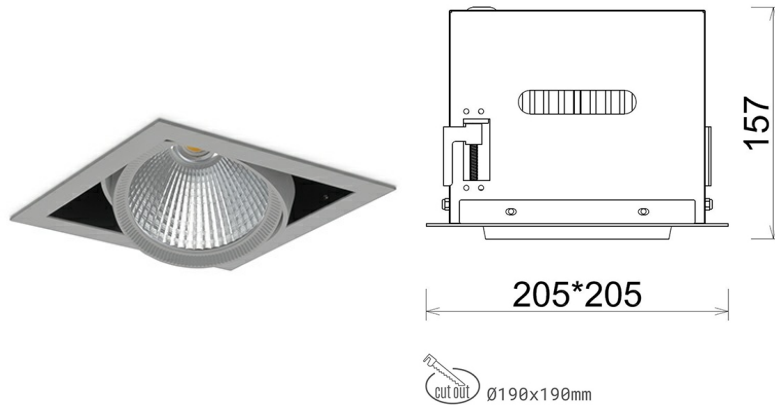

DOWNLIGHT CYGNUS Z1 820 14W 45° GREY MEAT PINK ON/OFF

Article number: N214-K0001-VE820-H8-H45-ZC01_350-S6-###

LED	COB
Light colour	2000 [K] MEAT PINK
CRI	80
Led chip flux	1253 [lm]
Luminous flux	1002 [lm]
System power	14 [W]
Luminaire Efficiency	72 [lm/W]
Beam angle	45°
Controller	ON/OFF
MacAdam	3 SDCM

Downlight LED

LED downlight for drop ceiling installation. Aluminium housing. Available in white and black. Any RAL palette colour available on enquiry. Housing enables adjustment in two axis planes. Glass cover included. Reflector beams available: 15°, 30°, 45° and 60°. Maximum power is 37W

LUMINAIRE

Weight	2,05 [kg]
Protection rating IP , IK , class	IP 20, IK 3,
Luminaire colour	GREY
Cover	Glass
Operating voltage	220-240V 50-60Hz

Note: All data are typical values. Tolerance of measurements +/-10% System features may change with product improvements due to technical advances.