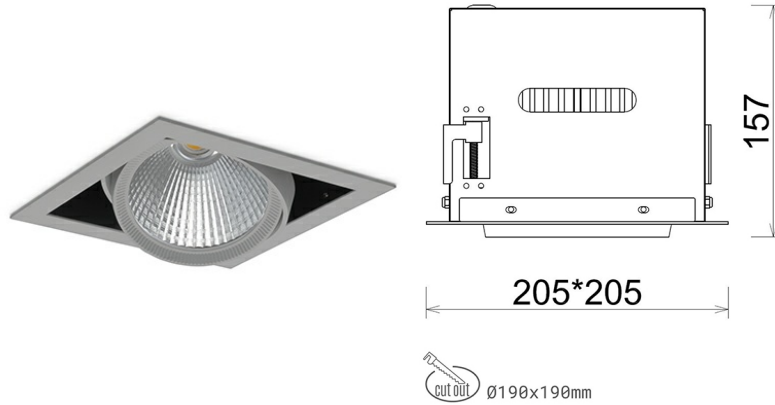

DOWNLIGHT CYGNUS Z1 820 25W 30° GREY MEAT PINK ON/OFF

LED	COB
Light colour	2000 [K] MEAT PINK
CRI	80
Led chip flux	2181 [lm]
Luminous flux	1744 [lm]
System power	25 [W]
Luminaire Efficiency	70 [lm/W]
Beam angle	30°
Controller	ON/OFF
MacAdam	3 SDCM

Downlight LED

LED downlight for drop ceiling installation. Aluminium housing. Available in white and black. Any RAL palette colour available on enquiry. Housing enables adjustment in two axis planes. Glass cover included. Reflector beams available: 15°, 30°, 45° and 60°. Maximum power is 37W

LUMINAIRE

Weight	2,05 [kg]
Protection rating IP , IK , class	IP 20, IK 3,
Luminaire colour	GREY
Cover	Glass
Operating voltage	220-240V 50-60Hz

Note: All data are typical values. Tolerance of measurements +/-10% System features may change with product improvements due to technical advances.

OPTIONS

RAL colours on inquiry, honeycomb louver on inquiry , Casambi on inquiry, DALI on inquiry, Phase-cut dimming on inquiry.

Generated: 29.06.2024

+48 32 388 80 00

www.cora.pl
cora@cora.pl

Street: Ignatza Hakuby 18
41-914 Bytom, Polska