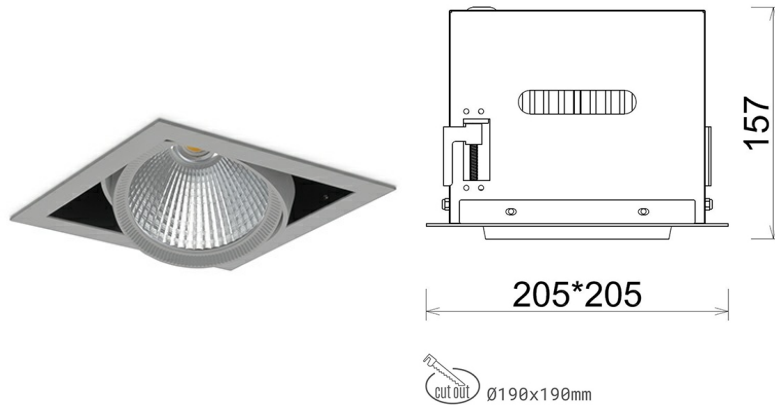

DOWNLIGHT CYGNUS Z1 820 31W 15° GREY MEAT PINK ON/OFF

Article number: N214-K0001-VE820-H8-H15-ZC03_800-S6-###

LED	COB
Light colour	2000 [K] MEAT PINK
CRI	80
Led chip flux	2495 [lm]
Luminous flux	1996 [lm]
System power	31 [W]
Luminaire Efficiency	64 [lm/W]
Beam angle	15°
Controller	ON/OFF
MacAdam	3 SDCM

Downlight LED

LED downlight for drop ceiling installation. Aluminium housing. Available in white and black. Any RAL palette colour available on enquiry. Housing enables adjustment in two axis planes. Glass cover included. Reflector beams available: 15°, 30°, 45° and 60°. Maximum power is 37W

LUMINAIRE

Weight	2,05 [kg]
Protection rating IP , IK , class	IP 20, IK 3,
Luminaire colour	GREY
Cover	Glass
Operating voltage	220-240V 50-60Hz

Note: All data are typical values. Tolerance of measurements +/-10% System features may change with product improvements due to technical advances.