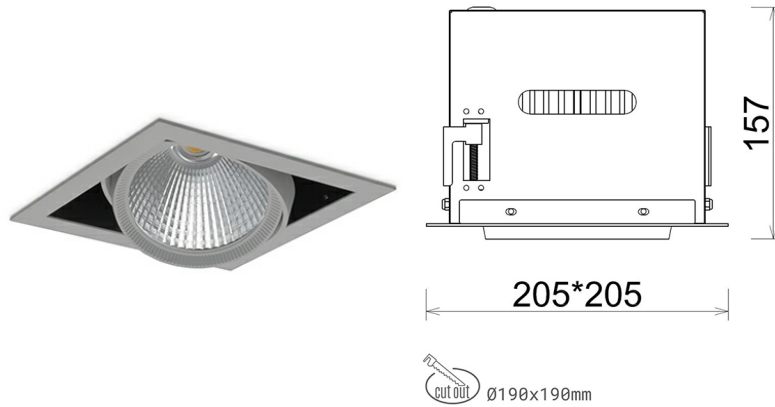

DOWNLIGHT CYGNUS Z1 940 31W 60° GREY | ON/OFF

Article number: N214-K0001-RF940-H8-H60-ZC03_800-S6-###

LED	COB
Light colour	4000 [K]
CRI	90
Led chip flux	3866 [lm]
Luminous flux	3092 [lm]
System power	31 [W]
Luminaire Efficiency	100 [lm/W]
Beam angle	60°
Controller	ON/OFF
MacAdam	3 SDCM

Downlight LED

LED downlight for drop ceiling installation. Aluminium housing. Available in white and black. Any RAL palette colour available on enquiry. Housing enables adjustment in two axis planes. Glass cover included. Reflector beams available: 15°, 30°, 45° and 60°. Maximum power is 37W

LUMINAIRE

Weight	2,05 [kg]
Protection rating IP , IK , class	IP 20, IK 3,
Luminaire colour	GREY
Cover	Glass
Operating voltage	220-240V 50-60Hz

Note: All data are typical values. Tolerance of measurements +/-10% System features may change with product improvements due to technical advances.