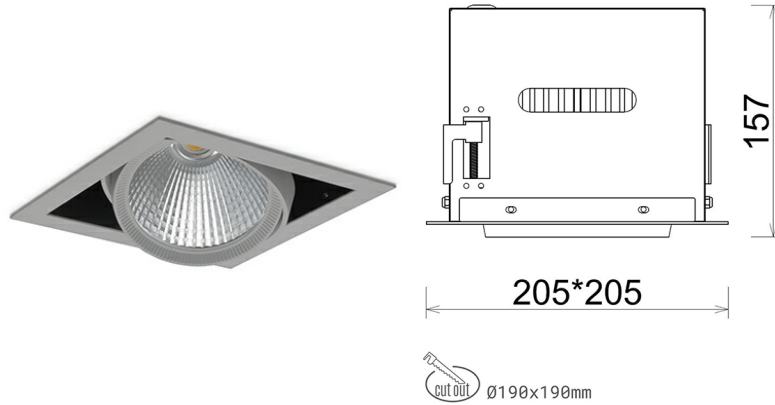

DOWNLIGHT CYGNUS Z1 940 25W 45° GREY | ON/OFF

LED	COB
Light colour	4000 [K] |
CRI	90
Led chip flux	3141 [lm]
Luminous flux	2512 [lm]
System power	25 [W]
Luminaire Efficiency	100 [lm/W]
Beam angle	45°
Controller	ON/OFF
MacAdam	3 SDCM

Downlight LED

LED downlight for drop ceiling installation. Aluminium housing. Available in white and black. Any RAL palette colour available on enquiry. Housing enables adjustment in two axis planes. Glass cover included. Reflector beams available: 15°, 30°, 45° and 60°. Maximum power is 37W

LUMINAIRE

Weight	2,05 [kg]
Protection rating IP , IK , class	IP 20, IK 3,
Luminaire colour	GREY
Cover	Glass
Operating voltage	220-240V 50-60Hz

Note: All data are typical values. Tolerance of measurements +/-10% System features may change with product improvements due to technical advances.

OPTIONS

RAL colours on inquiry, honeycomb louver on inquiry , Casambi on inquiry, DALI on inquiry, Phase-cut dimming on inquiry.

Generated: 16.07.2024

+48 32 388 80 00

www.cora.pl
cora@cora.pl

Street: Ignatza Hakuby 18
41-914 Bytom, Polska